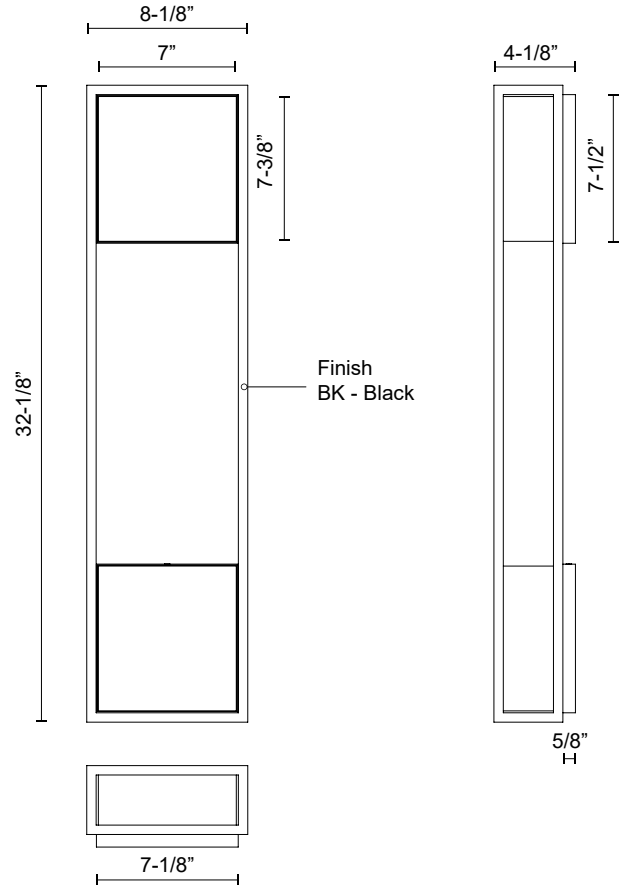

VAIL EW72332

WALL

PROJECT

SPECIFICATION DETAILS

Fixture Dimensions	W8-1/8" x H32-1/8" x E4-1/8"
Light Source	AC LED Module
Wattage	31W
Total Lumens	2500lm
Delivered Lumens	1140lm*
Voltage	120V
Color Temperature	3000K
CRI (Ra)	90CRI
Optional Color Temps	2700K - 5000K Available, Minimum Order Quantities Apply
LED Rated Life	50,000 hours
Dimming	100% - 10%, ELV Dimmer (Not Included)
Glass Details	Clear Exterior White Interior Glass
Location	Wet
Illumination Direction	Front
Mounting Style	All Orientation
Paint Finish	BK02

* For custom options, consult factory for details.

* For warranty information, please visit www.kuzcolighting.com/warranty

DESCRIPTION

Luxe lighting that will make your home stand out is what the Vail Collection offers. The geometric design provides a simple yet elegant approach to lighting the exterior or interior of your home. Each size can be mounted horizontally or vertically, allowing you to create an extraordinary lighting arrangement.

KUZCO

CANADA: 19054 28TH AVENUE - SURREY, BC V3Z 6M3

USA: 3035 E. LONE MOUNTAIN ROAD - LAS VEGAS, NV 89081

WWW.KUZCOLIGHTING.COM

© 2023 KUZCO LIGHTING. ALL RIGHTS RESERVED.

COMMENT