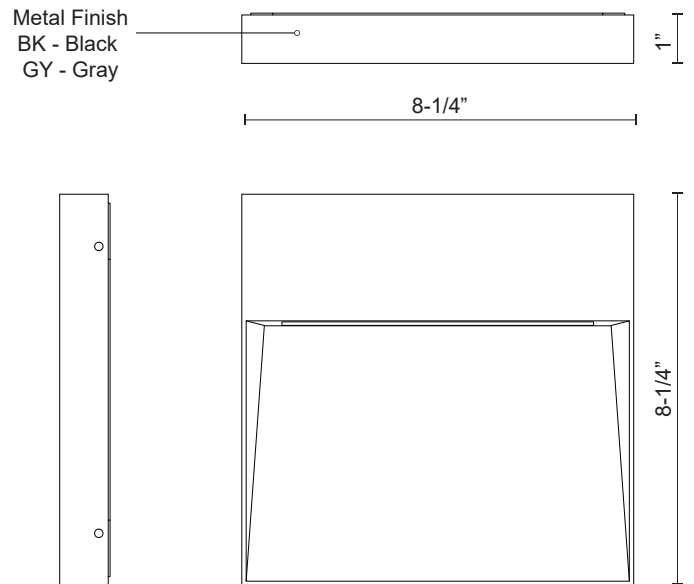

## SPECIFICATION DETAILS

<b>Fixture Dimensions</b>	W8-1/4" x H8-1/4" x E1"
<b>Light Source</b>	AC LED Module
<b>Wattage</b>	31W
<b>Total Lumens</b>	2400lm
<b>Delivered Lumens</b>	BK-936lm; GY-1172lm;
<b>Voltage</b>	120V
<b>Color Temperature</b>	3000K
<b>CRI (Ra)</b>	90CRI
<b>Optional Color Temps</b>	2700K - 5000K Available, Minimum Order Quantities Apply
<b>LED Rated Life</b>	50,000 hours
<b>Dimming</b>	100% - 10%, ELV Dimmer (Not Included)
<b>Glass Details</b>	Clear Glass
<b>ADA Compliant</b>	Yes
<b>Location</b>	Wet
<b>Paint Finish</b>	BK02; GY01;

## DESCRIPTION

This family of exterior wall-mounted fixtures is available in a variety of geometric forms: circle, square, and two different rectilinear configurations. Light is directed downward from a recess, and the incline allows the glow to radiate gradually. Vanishingly thin and ideal for egress, courtesy, and grace lighting.