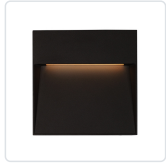

# CASA EW71311

WALL

PROJECT

EW71311-BK  
Black

EW71311-GY  
Gray

## SPECIFICATION DETAILS

<b>Fixture Dimensions</b>	W8-1/4" x H8-1/4" x E1"
<b>Light Source</b>	AC LED Module
<b>Wattage</b>	31W
<b>Total Lumens</b>	2400lm
<b>Delivered Lumens</b>	BK-936lm; GY-1172lm;
<b>Voltage</b>	120V
<b>Color Temperature</b>	3000K
<b>CRI (Ra)</b>	90CRI
<b>Optional Color Temps</b>	2700K - 5000K Available, Minimum Order Quantities Apply
<b>LED Rated Life</b>	50,000 hours
<b>Dimming</b>	100% - 10%, ELV Dimmer (Not Included)
<b>Glass Details</b>	Clear Glass
<b>ADA Compliant</b>	Yes
<b>Location</b>	Wet
<b>Paint Finish</b>	BK02; GY01;

## DESCRIPTION

This family of exterior wall-mounted fixtures is available in a variety of geometric forms: circle, square, and two different rectilinear configurations. Light is directed downward from a recess, and the incline allows the glow to radiate gradually. Vanishingly thin and ideal for egress, courtesy, and grace lighting.