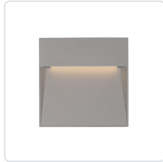

CASA EW71309

WALL

PROJECT

EW71309-BK
Black

EW71309-GY
Gray

SPECIFICATION DETAILS

Fixture Dimensions	W6-3/4" x H6-3/4" x E1"
Light Source	AC LED Module
Wattage	21W
Total Lumens	1600lm
Delivered Lumens	BK-606lm; GY-759lm;
Voltage	120V
Color Temperature	3000K
CRI (Ra)	90CRI
Optional Color Temps	2700K - 5000K Available, Minimum Order Quantities Apply
LED Rated Life	50,000 hours
Dimming	100% - 10%, ELV Dimmer (Not Included)
Glass Details	Clear Glass
ADA Compliant	Yes
Location	Wet
Paint Finish	BK02; GY01;

* For custom options, consult factory for details.

* For warranty information, please visit www.kuzcolighting.com/warranty

DESCRIPTION

This family of exterior wall-mounted fixtures is available in a variety of geometric forms: circle, square, and two different rectilinear configurations. Light is directed downward from a recess, and the incline allows the glow to radiate gradually. Vanishingly thin and ideal for egress, courtesy, and grace lighting.