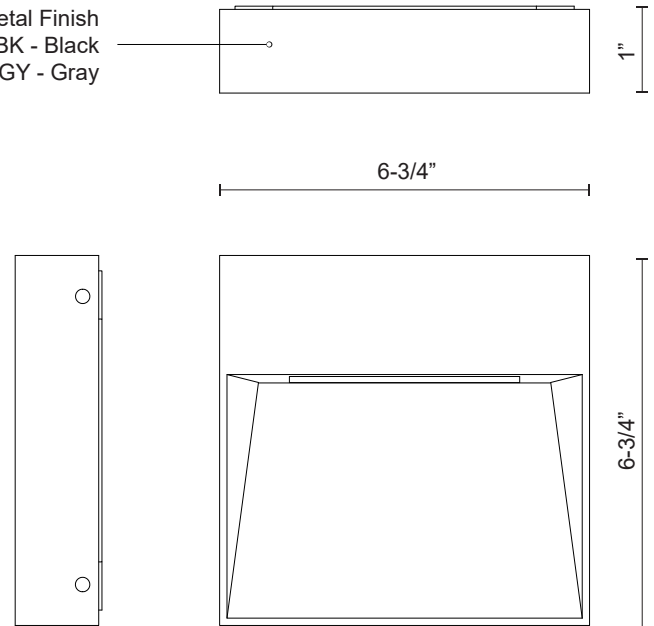

CASA EW71309

WALL

PROJECT

SPECIFICATION DETAILS

Fixture Dimensions	W6-3/4" x H6-3/4" x E1"
Light Source	AC LED Module
Wattage	21W
Total Lumens	1600lm
Delivered Lumens	BK-606lm; GY-759lm;
Voltage	120V
Color Temperature	3000K
CRI (Ra)	90CRI
Optional Color Temps	2700K - 5000K Available, Minimum Order Quantities Apply
LED Rated Life	50,000 hours
Dimming	100% - 10%, ELV Dimmer (Not Included)
Glass Details	Clear Glass
ADA Compliant	Yes
Location	Wet
Paint Finish	BK02; GY01;

* For custom options, consult factory for details.

* For warranty information, please visit www.kuzcolighting.com/warranty

DESCRIPTION

This family of exterior wall-mounted fixtures is available in a variety of geometric forms: circle, square, and two different rectilinear configurations. Light is directed downward from a recess, and the incline allows the glow to radiate gradually. Vanishingly thin and ideal for egress, courtesy, and grace lighting.

Metal Finish
BK - Black
GY - Gray

KUZCO

CANADA: 19054 28TH AVENUE - SURREY, BC V3Z 6M3

USA: 3035 E. LONE MOUNTAIN ROAD - LAS VEGAS, NV 89081

WWW.KUZCOLIGHTING.COM

© 2018 KUZCO LIGHTING. ALL RIGHTS RESERVED.

COMMENT