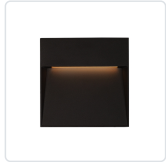

CASA EW71309

WALL

PROJECT

EW71309-BK
Black

EW71309-GY
Gray

SPECIFICATION DETAILS

Fixture Dimensions	W6-3/4" x H6-3/4" x E1"
Light Source	AC LED Module
Wattage	21W
Total Lumens	1600lm
Delivered Lumens	BK-606lm; GY-759lm;
Voltage	120V
Color Temperature	3000K
CRI (Ra)	90CRI
Optional Color Temps	2700K - 5000K Available, Minimum Order Quantities Apply
LED Rated Life	50,000 hours
Dimming	100% - 10%, ELV Dimmer (Not Included)
Glass Details	Clear Glass
ADA Compliant	Yes
Location	Wet
Paint Finish	BK02; GY01;

* For custom options, consult factory for details.

* For warranty information, please visit www.kuzcolighting.com/warranty

DESCRIPTION

This family of exterior wall-mounted fixtures is available in a variety of geometric forms: circle, square, and two different rectilinear configurations. Light is directed downward from a recess, and the incline allows the glow to radiate gradually. Vanishingly thin and ideal for egress, courtesy, and grace lighting.