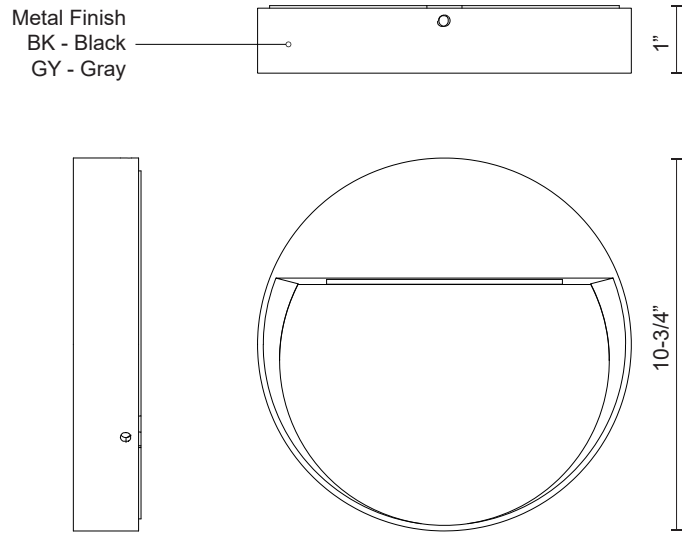

MESA EW71211

WALL

PROJECT

EW71211-BK
Black

EW71211-GY
Gray

SPECIFICATION DETAILS

Fixture Dimensions	D10-3/4" x E1"
Light Source	AC LED Module
Wattage	31W
Total Lumens	2400lm
Delivered Lumens	BK-809lm
Voltage	120V
Color Temperature	3000K
CRI (Ra)	90CRI
Optional Color Temps	2700K - 5000K Available, Minimum Order Quantities Apply
LED Rated Life	50,000 hours
Dimming	100% - 10%, ELV Dimmer (Not Included)
Glass Details	Clear Glass
ADA Compliant	Yes
Location	Wet
Paint Finish	BK02; GY01;

* For custom options, consult factory for details.

* For warranty information, please visit www.kuzcolighting.com/warranty

DESCRIPTION

This family of exterior wall-mounted fixtures is available in a variety of geometric forms: circle, square, and two different rectilinear configurations. Light is directed downward from a recess, and the incline allows the glow to radiate gradually. Vanishingly thin and ideal for egress, courtesy, and grace lighting.