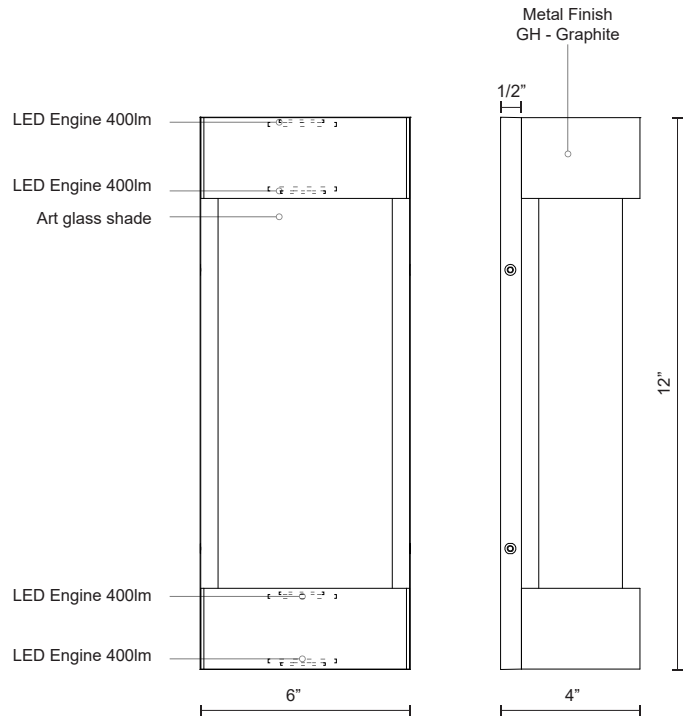

MOONDEW EW7012

WALL

PROJECT

DESCRIPTION

This surface mount exterior wall light combines hand-crafted glass and metal elements. Available in various lengths, this formed aluminum and art glass light glows internally to showcase the texture. While rated for exterior use, it will also look wonderful mounted on an indoor wall. Additional lights at the top and the bottom of the fixture further illuminate your space.

SPECIFICATION DETAILS

Fixture Dimensions	W6" x H12" x E4"
Light Source	AC LED Module
Wattage	21W
Total Lumens	1600lm
Delivered Lumens	GH-769lm
Voltage	120V
Color Temperature	3000K
CRI (Ra)	90CRI
Optional Color Temps	2700K - 5000K Available, Minimum Order Quantities Apply
LED Rated Life	50,000 hours
Dimming	100% - 10%, ELV Dimmer (Not Included)
Glass Details	Clear Water Glass
Location	Wet
Illumination Direction	Up and Down
Mounting Style	All Orientation; Wall;
Paint Finish	GH01
Finish Option(s)	Graphite

* For custom options, consult factory for details.

* For warranty information, please visit www.kuzcolighting.com/warranty

KUZCO

CANADA: 19054 28TH AVENUE - SURREY, BC V3Z 6M3

USA: 3035 E. LONE MOUNTAIN ROAD - LAS VEGAS, NV 89081

WWW.KUZCOLIGHTING.COM

© 2018 KUZCO LIGHTING. ALL RIGHTS RESERVED.

COMMENT