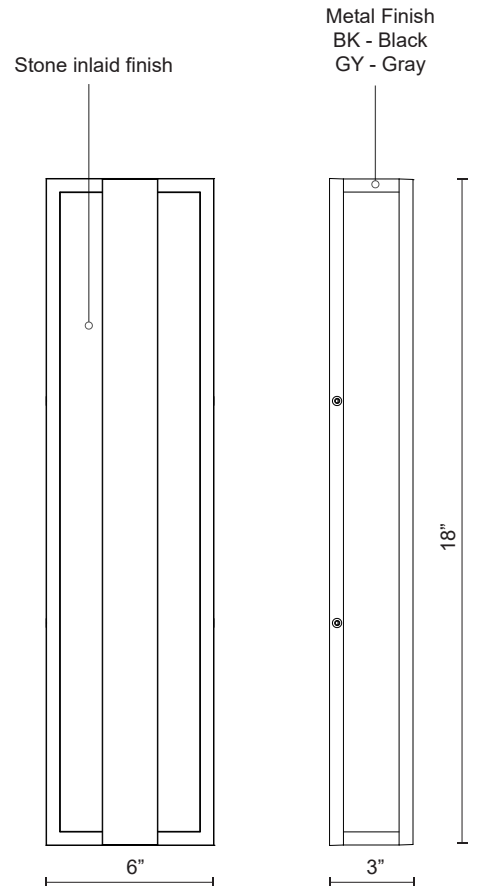

## SPECIFICATION DETAILS

<b>Fixture Dimensions</b>	W6" x H18" x E3"
<b>Light Source</b>	AC LED Module
<b>Wattage</b>	16W
<b>Total Lumens</b>	1200lm
<b>Delivered Lumens</b>	BK-271lm; GY-296lm;
<b>Voltage</b>	120V
<b>Color Temperature</b>	3000K
<b>CRI (Ra)</b>	90CRI
<b>Optional Color Temps</b>	2700K - 5000K Available, Minimum Order Quantities Apply
<b>LED Rated Life</b>	50,000 hours
<b>Dimming</b>	100% - 10%, ELV Dimmer (Not Included)
<b>Diffuser Details</b>	Frosted PC Diffuser
<b>ADA Compliant</b>	Yes
<b>Location</b>	Wet
<b>Illumination Direction</b>	Backlit
<b>Mounting Style</b>	All Orientation; Wall;
<b>Paint Finish</b>	BK02; GY01;

## DESCRIPTION

Stone elements and metal join together, resulting in masculine elegance. This exterior wall light consists of a 18 inch long metal rectangle with a stone inlay that is flush against the mounting plane, then another slim metal rectangle is suspended just atop of it. LED glow flows from the concealed inner surface. Consider pairing with the larger of Caspian family – the EW6824. Caspian is suitable for exterior use. Chose from black or gray metal finishes.