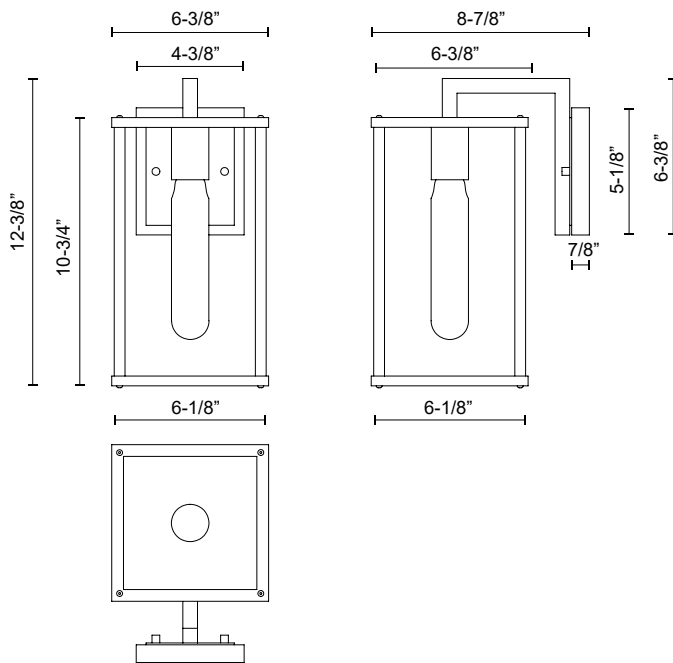

alora mood

P. 1.855.855.8926

CANADA: 19054 28TH Avenue Surrey - BC V3Z 6M3

USA: 3035 E. Lone Mountain Rd - Las Vegas, NV, 89081

BRENTWOOD EW652505

FIXTURE DIMENSIONS	W6-3/8" x H12-3/8" x E8-7/8"
HEIGHT FROM CENTER	8-5/8"
EXTENSION	8-7/8"
LAMP TYPE	E26
MAX WATTAGE	60W
BULB QTY	1
BULBS INCLUDED	No
VOLTAGE	120V
GLASS DETAILS	Clear Glass
MATERIAL	Aluminum; Glass; Steel;
INSTALL OPTIONS	Down Only; Wall;
LOCATION	Wet
CANOPY DIMENSIONS	W4-3/8" x H5-1/8" x E7/8"
PAINT FINISH	BK02

[D - Diameter, L - Length, W - Width, H - Height, E - Extension]

AVAILABLE FINISHES:

EW652505BKCL

- Clear
- Glass/Textured
- Black

*For complete warranty terms, please visit: www.aloralighting.com/warranty