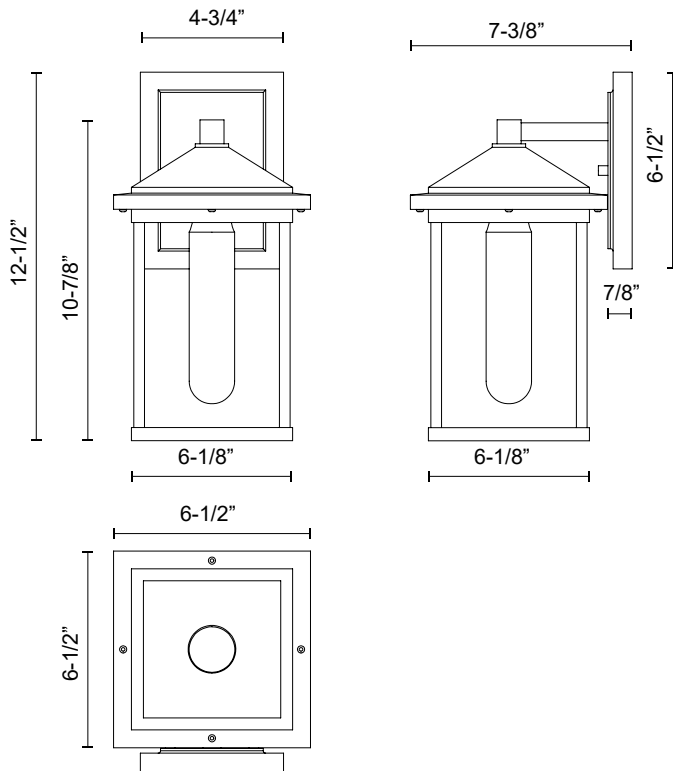

## LARCHMONT EW552007

FIXTURE DIMENSIONS	W6-1/2" x H12-1/2" x E7-3/8"
HEIGHT FROM CENTER	9-1/4"
EXTENSION	7-3/8"
LAMP TYPE	E26
MAX WATTAGE	60W
BULB QTY	1
BULBS INCLUDED	No
VOLTAGE	120V
GLASS DETAILS	Clear Glass
MATERIAL	Aluminum; Glass; Steel;
INSTALL OPTIONS	Down Only; Wall;
LOCATION	Wet
CANOPY DIMENSIONS	W4-3/4" x H6-1/2" x E7/8"
PAINT FINISH	BK02

[ D - Diameter, L - Length, W - Width, H - Height, E - Extension ]