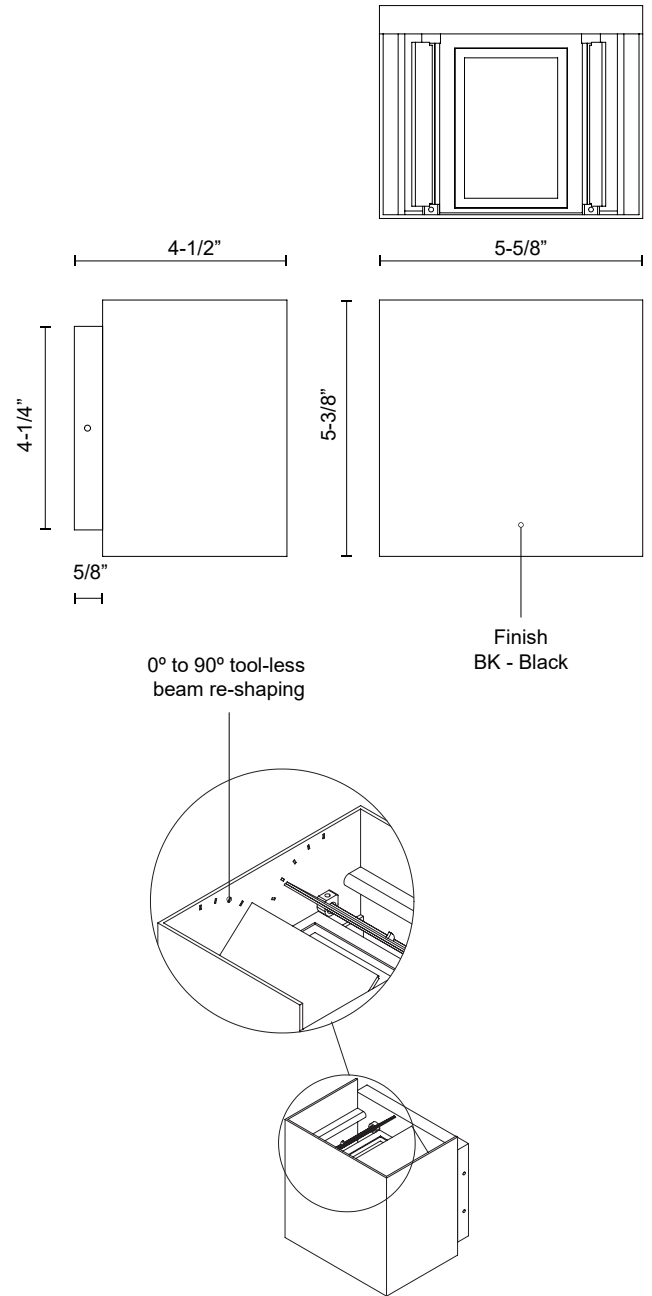

HELSINKI EW48006

WALL

PROJECT

EW48006-BK
Black

SPECIFICATION DETAILS

Fixture Dimensions	W5-5/8" x H5-3/8" x E4-1/2"
Light Source	LED with DC Driver
Wattage	12W
Total Lumens	1020lm
Delivered Lumens	BK-642lm
Voltage	120-277V
Color Temperature	3000K
CRI (Ra)	90CRI
Optional Color Temps	2700K - 5000K Available, Minimum Order Quantities Apply
LED Rated Life	50,000 hours
Dimming	100% - 10%, TRIAC or ELV Dimmer (Not Included)
Glass Details	Clear Glass
Location	Wet, IP65
Illumination Direction	Up and Down
Mounting Style	All Orientation; Wall;
Canopy Dimensions	W5-5/8" x H4-1/4" x E5/8"
Paint Finish	BK02

* For custom options, consult factory for details.

* For warranty information, please visit www.kuzcolighting.com/warranty

DESCRIPTION

Architectural exterior wall sconce, die-cast rectangular aluminum body with two adjustable flaps to change beam angle above and below the fixture.