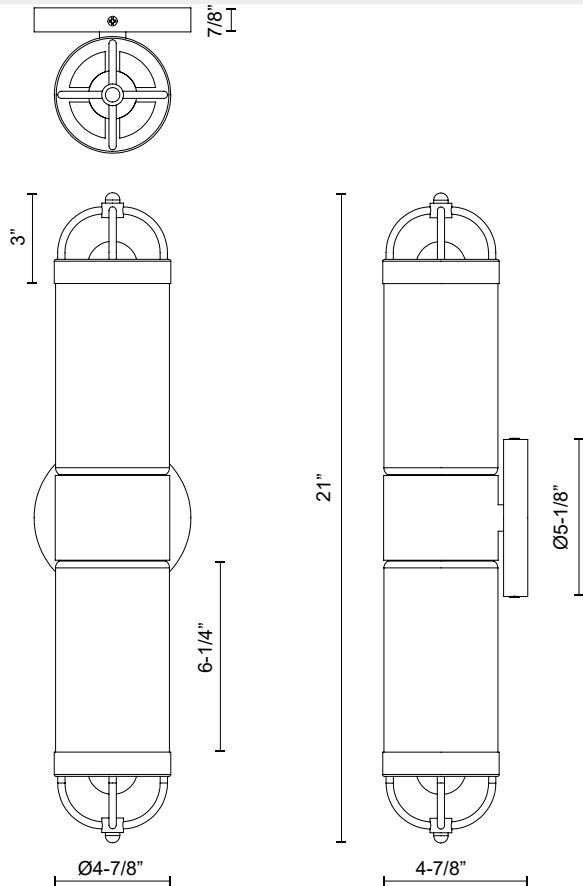

LANCASTER EW461102

FIXTURE DIMENSIONS	W5-1/8" x H21-1/8" x E4-7/8"
HEIGHT FROM CENTER	10-5/8"
EXTENSION	4-7/8"
LAMP TYPE	E26
MAX WATTAGE	60W
BULB QTY	2
BULBS INCLUDED	No
VOLTAGE	120V
MATERIAL	Aluminum
GLASS DETAILS	Clear Bubble Glass
INSTALL OPTIONS	All Orientation
LOCATION	Wet
CANOPY DIMENSIONS	D5-1/8" x E7/8"
PAINT FINISH	BK02

[D - Diameter, L - Length, W - Width, H - Height, E - Extension]

AVAILABLE FINISHES:

EW461102BKCB
Clear Bubble
Glass/Textured
Black

*For complete warranty terms, please visit: www.aloralighting.com/warranty