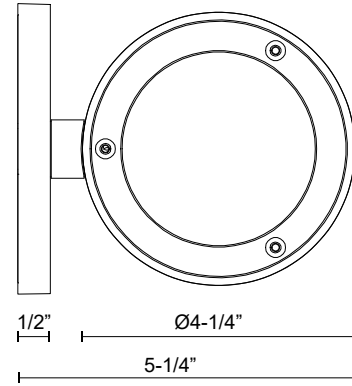

LAMAR EW19414

WALL

PROJECT

SPECIFICATION DETAILS

Fixture Dimensions	W4-1/4" x H5" x E5-1/4"
Light Source	LED with DC Driver
Wattage	28W
Total Lumens	2000lm
Delivered Lumens	BK-1740lm; WH-1900lm*;
Voltage	120V
Color Temperature	3000K
CRI (Ra)	90CRI
Optional Color Temps	2700K - 5000K Available, Minimum Order Quantities Apply
LED Rated Life	50,000 hours
Dimming	100% - 10%, TRIAC or ELV Dimmer (Not Included)
Diffuser Details	Frosted PC Diffuser
Location	Wet
Illumination Direction	Up and Down
Mounting Style	All Orientation; Wall;
Canopy Dimensions	W4-1/2" x H4-1/2" x E1/2"
Paint Finish	BK02; WH02;

* For custom options, consult factory for details.

* For warranty information, please visit www.kuzcolighting.com/warranty

DESCRIPTION

Extruded aluminum cylinders with cast retaining rings and mounts. Exterior surface mount or pendant with Frosted PC Diffuser. Up and Down light. Custom options available.

KUZCO

CANADA: 19054 28TH AVENUE - SURREY, BC V3Z 6M3

USA: 3035 E. LONE MOUNTAIN ROAD - LAS VEGAS, NV 89081

WWW.KUZCOLIGHTING.COM

© 2021 KUZCO LIGHTING. ALL RIGHTS RESERVED.

COMMENT