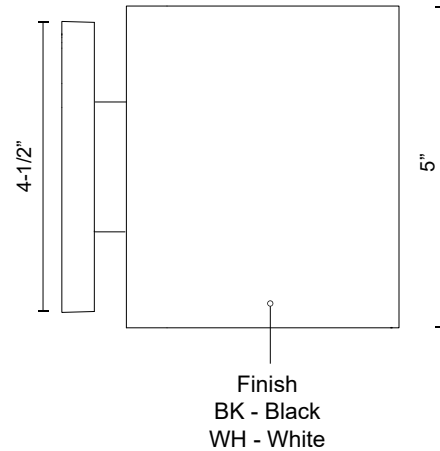

LAMAR EW19414

WALL

PROJECT

EW19414-BK
Black

EW19414-WH
White

SPECIFICATION DETAILS

Fixture Dimensions	W4-1/4" x H5" x E5-1/4"
Light Source	LED with DC Driver
Wattage	28W
Total Lumens	2000lm
Delivered Lumens	BK-1740lm; WH-1900lm*;
Voltage	120V
Color Temperature	3000K
CRI (Ra)	90CRI
Optional Color Temps	2700K - 5000K Available, Minimum Order Quantities Apply
LED Rated Life	50,000 hours
Dimming	100% - 10%, TRIAC or ELV Dimmer (Not Included)
Diffuser Details	Frosted PC Diffuser
Location	Wet
Illumination Direction	Up and Down
Mounting Style	All Orientation; Wall;
Canopy Dimensions	W4-1/2" x H4-1/2" x E1/2"
Paint Finish	BK02; WH02;

* For custom options, consult factory for details.

* For warranty information, please visit www.kuzcolighting.com/warranty

DESCRIPTION

Extruded aluminum cylinders with cast retaining rings and mounts. Exterior surface mount or pendant with Frosted PC Diffuser. Up and Down light. Custom options available.