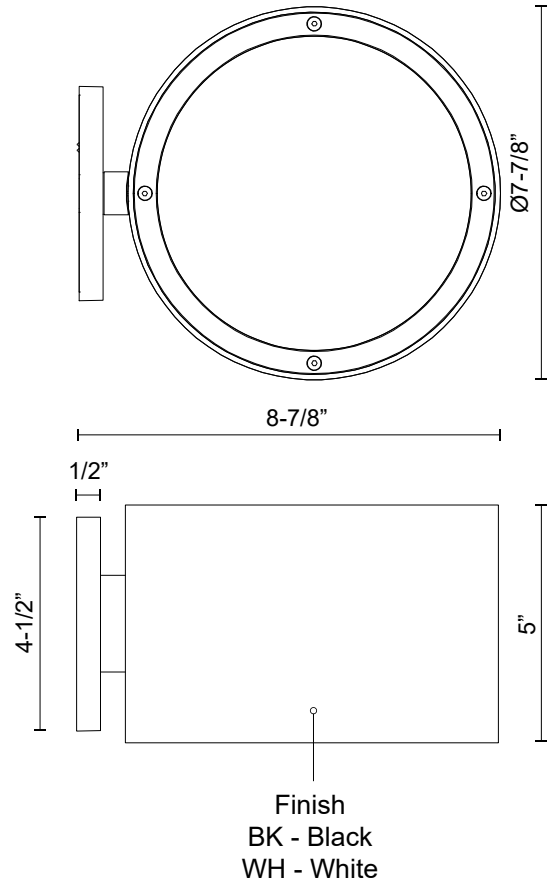

LAMAR EW19408

WALL

PROJECT

SPECIFICATION DETAILS

Fixture Dimensions	W7-7/8" x H5" x E8-7/8"
Light Source	LED with DC Driver
Wattage	30W
Total Lumens	2550lm
Delivered Lumens	BK-1570lm*; WH-1690lm*;
Voltage	120V
Color Temperature	3000K
CRI (Ra)	90CRI
Optional Color Temps	2700K - 5000K Available, Minimum Order Quantities Apply
LED Rated Life	50,000 hours
Dimming	100% - 10%, TRIAC or ELV Dimmer (Not Included)
Diffuser Details	Frosted PC Diffuser
Location	Wet
Illumination Direction	Downlight
Mounting Style	All Orientation; Wall;
Canopy Dimensions	W4-1/2" x H4-1/2" x E1/2"
Paint Finish	BK02; WH02;

* For custom options, consult factory for details.

* For warranty information, please visit www.kuzcolighting.com/warranty

DESCRIPTION

Extruded aluminum cylinders with cast retaining rings and mounts. Exterior surface mount or pendant with Frosted PC Diffuser. Down light. Custom options available.

KUZCO

CANADA: 19054 28TH AVENUE - SURREY, BC V3Z 6M3
USA: 3035 E. LONE MOUNTAIN ROAD - LAS VEGAS, NV 89081

WWW.KUZCOLIGHTING.COM

© 2021 KUZCO LIGHTING. ALL RIGHTS RESERVED.

COMMENT