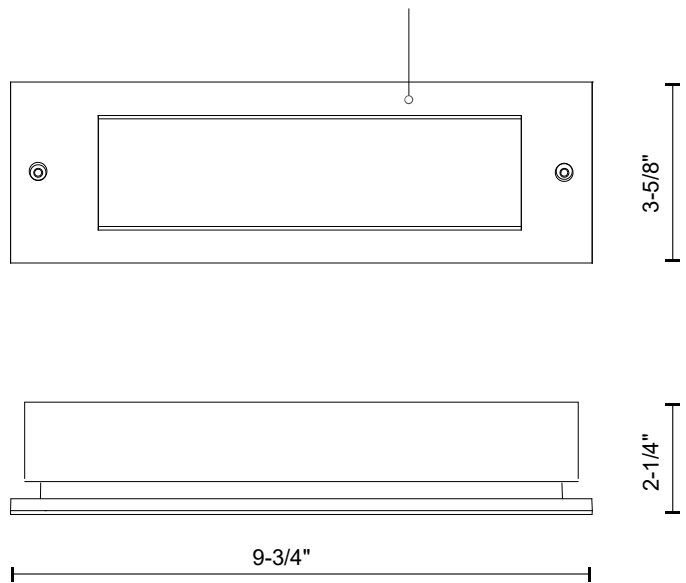

SPECIFICATION DETAILS

Fixture Dimensions	W9-3/4" x H3-5/8" x E2-1/4"
Light Source	AC LED Module
Wattage	9W
Total Lumens	600lm
Delivered Lumens	BK-404lm; GY-428lm;
Voltage	120V
Color Temperature	3000K
CRI (Ra)	90CRI
Optional Color Temps	2700K - 5000K Available, Minimum Order Quantities Apply
LED Rated Life	50,000 hours
Dimming	100% - 10%, ELV Dimmer (Not Included)
Glass Details	Frosted Glass
Back Box Details	ER9410-CBOX(Wet Location)(Sold Separately); ER9410-MBOX(Dry Location)(Sold Separately);
ADA Compliant	Yes
Location	Wet
Illumination Direction	Footlight Illumination
Paint Finish	BK02; GY01;

* For custom options, consult factory for details.

* For warranty information, please visit www.kuzcolighting.com/warranty

DESCRIPTION

This 10 inch long exterior recessed light is simple and beautiful. The rectangular die-cast aluminum housing acts as a border for the rectangle of LED light. Bristol's polymeric diffuser ensures you never have hot spots of light. Use in both exterior and interior locations. Requires either back-box with fixture ER9410-MBOX (Dry Location) or ER9410-CBOX (Wet Location). Back-box sold separately.

Metal Finish
GY - Gray
BK - Black

COMMENT