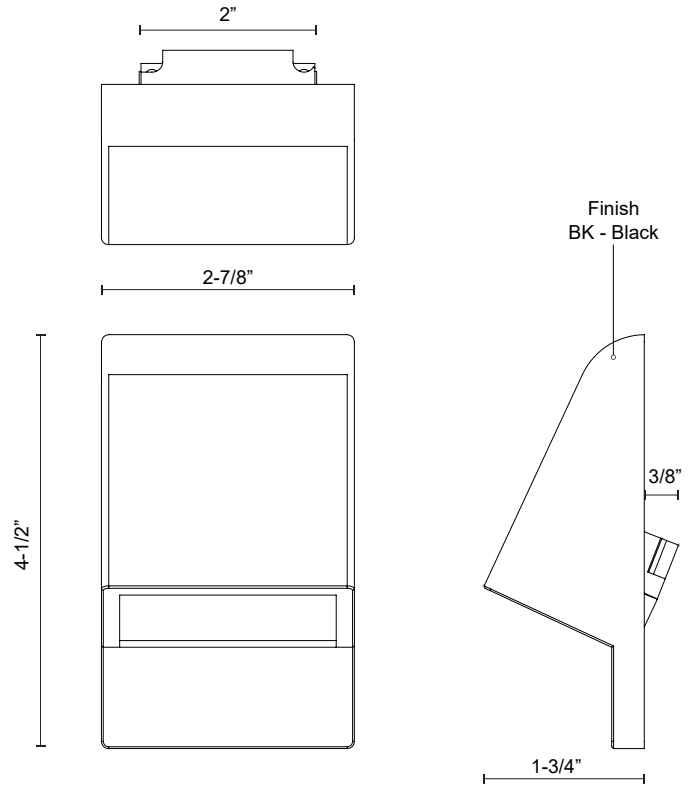

JACKSON ER72001-12V

STEP LIGHTS

PROJECT

SPECIFICATION DETAILS

Fixture Dimensions	W2-7/8" x H4-1/2" x E1-3/4"
Light Source	Low Voltage LED
Wattage	3W
Total Lumens	260lm
Delivered Lumens	110lm*
Voltage	12V, with DC Remote Class 2 LED driver (Driver supplied by others)
Color Temperature	3000K
CRI (Ra)	90CRI
Optional Color Temps	2700K - 5000K Available, Minimum Order Quantities Apply
LED Rated Life	50,000 hours
Glass Details	Frosted Glass
ADA Compliant	Yes
Location	Wet
Illumination Direction	Down
Mounting Style	Down Only
Paint Finish	BK02

* For custom options, consult factory for details.

* For warranty information, please visit www.kuzcolighting.com/warranty

DESCRIPTION

The Jackson Collection offers sleek, unintrusive step lighting perfect for commercial or residential use. The cast-aluminum black body makes these small lights blend well with their environment while providing ample lighting to indoor and outdoor locations with their wide frosted glass diffusers

KUZCO

CANADA: 19054 28TH AVENUE - SURREY, BC V3Z 6M3

USA: 3035 E. LONE MOUNTAIN ROAD - LAS VEGAS, NV 89081

WWW.KUZCOLIGHTING.COM

© 2023 KUZCO LIGHTING. ALL RIGHTS RESERVED.

COMMENT