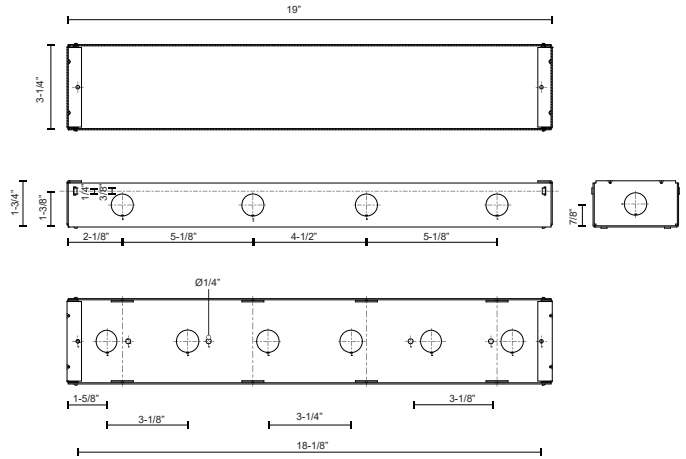

**NEWPORT
ER7120-MBOX
STEP LIGHTS**

PROJECT

DESCRIPTION

Dry location back box compatible with the ER7120 and ER9420.

SPECIFICATION DETAILS

Fixture Dimensions	W19" x H3-1/4" x E1-3/4"
Location	Dry

- * For custom options, consult factory for details.
- * For warranty information, please visit www.kuzcolighting.com/warranty