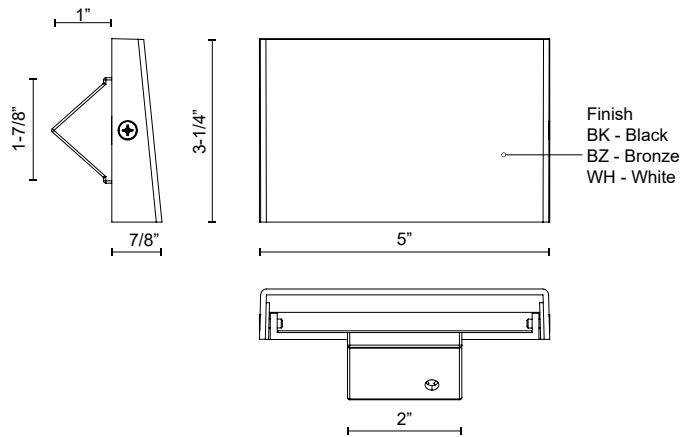

ROTO
ER30103
STEP LIGHTS

PROJECT

ER30103-BK
Black

ER30103-BZ
Bronze

ER30103-WH
White

SPECIFICATION DETAILS

Fixture Dimensions	W5" x H3-1/4" x E7/8"
Light Source	AC LED Module
Wattage	4W
Total Lumens	340lm
Delivered Lumens	142lm (No Cover); BK-16lm; BZ-16lm; WH-34lm;
Voltage	120V
Color Temperature	3000K
CRI (Ra)	90CRI
Optional Color Temps	2700K - 5000K Available, Minimum Order Quantities Apply
LED Rated Life	50,000 hours
Dimming	100% - 10%, ELV Dimmer (Not Included)
Glass Details	Clear Glass
ADA Compliant	Yes
Location	Wet
Paint Finish	BK02; BZ02; WH02;

* For custom options, consult factory for details.

* For warranty information, please visit www.kuzcolighting.com/warranty

DESCRIPTION

The Roto collection is defined by distinct detailed elements that set it apart from your average step light. The geometric forms and architectural lines make this step light as decorative as it is functional, providing ample downlight for your outdoor needs. Only fits into a single gang box.