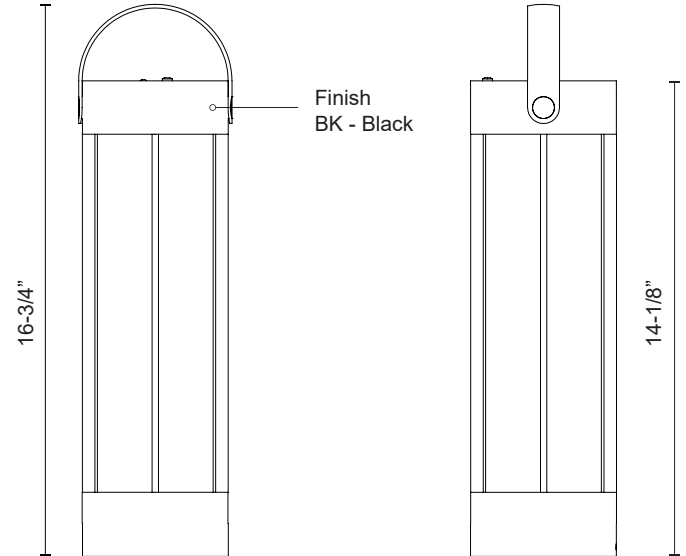

SUARA EL17614

TABLE LAMP

PROJECT

DESCRIPTION

The Suara collection is the perfect outdoor companion for your evening soiree. With a simple, forged aluminum and glass body, this collection suits any design sensibility. The Suara can be charged using solar energy or with charger. Place Suara in direct sunlight with panel facing upwards to charge during the day.

SPECIFICATION DETAILS

Fixture Dimensions	D4-3/4" x H16-3/4"
Wattage	3W
Total Lumens	240lm
Delivered Lumens	150lm*
Voltage	120V
Color Temperature	3000K
CRI (Ra)	90CRI
Optional Color Temps	2700K - 5000K Available, Minimum Order Quantities Apply
Location	Wet
Paint Finish	BK02

* For custom options, consult factory for details.

* For warranty information, please visit www.kuzcolighting.com/warranty

KUZCO

CANADA: 19054 28TH AVENUE - SURREY, BC V3Z 6M3

USA: 3035 E. LONE MOUNTAIN ROAD - LAS VEGAS, NV 89081

WWW.KUZCOLIGHTING.COM

© 2022 KUZCO LIGHTING. ALL RIGHTS RESERVED.

COMMENT