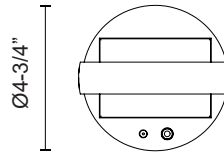

KUZCO

CANADA: 19054 28TH AVENUE - SURREY, BC V3Z 6M3

USA: 3035 E. LONE MOUNTAIN ROAD - LAS VEGAS, NV 89081

WWW.KUZCOLIGHTING.COM

© 2022 KUZCO LIGHTING. ALL RIGHTS RESERVED.

COMMENT