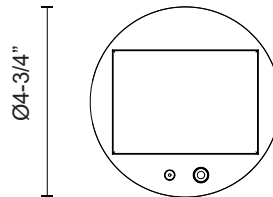

KUZCO

CANADA: 19054 28TH AVENUE - SURREY, BC V3Z 6M3
USA: 3035 E. LONE MOUNTAIN ROAD - LAS VEGAS, NV 89081

WWW.KUZCOLIGHTING.COM

© 2022 KUZCO LIGHTING. ALL RIGHTS RESERVED.

COMMENT