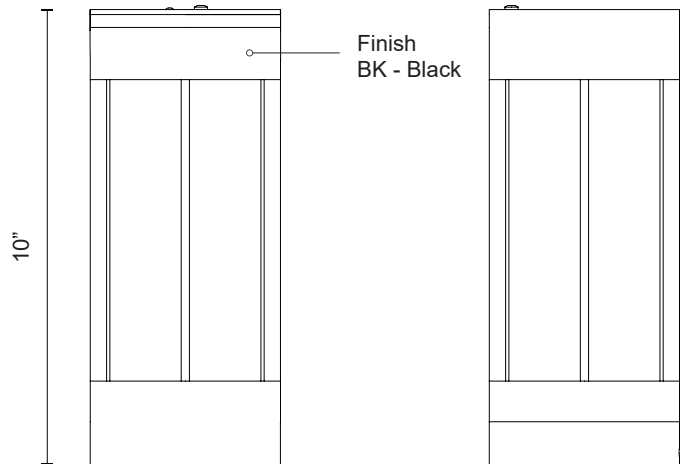

SUARA
EL17610
TABLE LAMP

PROJECT

SPECIFICATION DETAILS

Fixture Dimensions	D4-3/4" x H10"
Wattage	3W
Total Lumens	240lm
Delivered Lumens	150lm*
Voltage	120V
Color Temperature	3000K
CRI (Ra)	90CRI
Optional Color Temps	2700K - 5000K Available, Minimum Order Quantities Apply
Location	Wet
Paint Finish	BK02

* For custom options, consult factory for details.

* For warranty information, please visit www.kuzcolighting.com/warranty

DESCRIPTION

The Suara collection is the perfect outdoor companion for your evening soiree. With a simple, forged aluminum and glass body, this collection suits any design sensibility. The Suara can be charged using solar energy or with charger. Place Suara in direct sunlight with panel facing upwards to charge during the day.

KUZCO

CANADA: 19054 28TH AVENUE - SURREY, BC V3Z 6M3
USA: 3035 E. LONE MOUNTAIN ROAD - LAS VEGAS, NV 89081

WWW.KUZCOLIGHTING.COM

© 2022 KUZCO LIGHTING. ALL RIGHTS RESERVED.

COMMENT