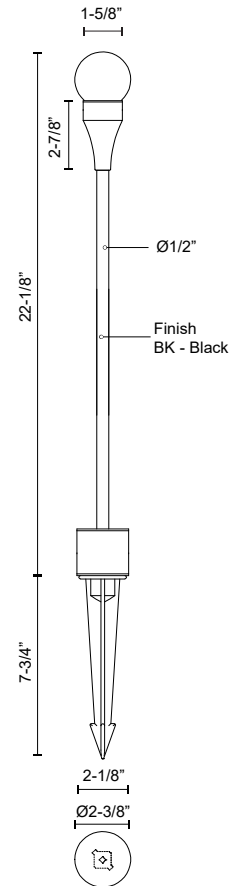

**SPECIFICATION DETAILS**

<b>Fixture Dimensions</b>	D1-5/8" x H22-1/8"
<b>Light Source</b>	LED with Low Voltage Driver
<b>Wattage</b>	4W
<b>Total Lumens</b>	340lm
<b>Delivered Lumens</b>	185lm*
<b>Voltage</b>	12V, with Outdoor Rated Low Voltage Transformer (Transformer supplied by others)
<b>Color Temperature</b>	3000K
<b>CRI (Ra)</b>	90CRI
<b>Optional Color Temps</b>	2700K - 5000K Available, Minimum Order Quantities Apply
<b>LED Rated Life</b>	50,000 hours
<b>Diffuser Details</b>	Frosted acrylic diffuser
<b>Wire Length</b>	24"
<b>Location</b>	Wet
<b>Paint Finish</b>	BK02
<b>Finish Option(s)</b>	Black

\* For custom options, consult factory for details.

\* For warranty information, please visit [www.kuzcolighting.com/warranty](http://www.kuzcolighting.com/warranty)

**DESCRIPTION**

A modern take on a vintage lamp post, the Brixton collection is the perfect mix of nostalgia and minimalism. The globes inspire as they dance around atop modern frames in gardens or walkways in which they sit. The illumination mimics natural moonlight when diffused, creating an unmatched ambiance in any outdoor setting. Garden spike comes standard. Compatible with all outdoor 12V AC transformers (supplied by others).