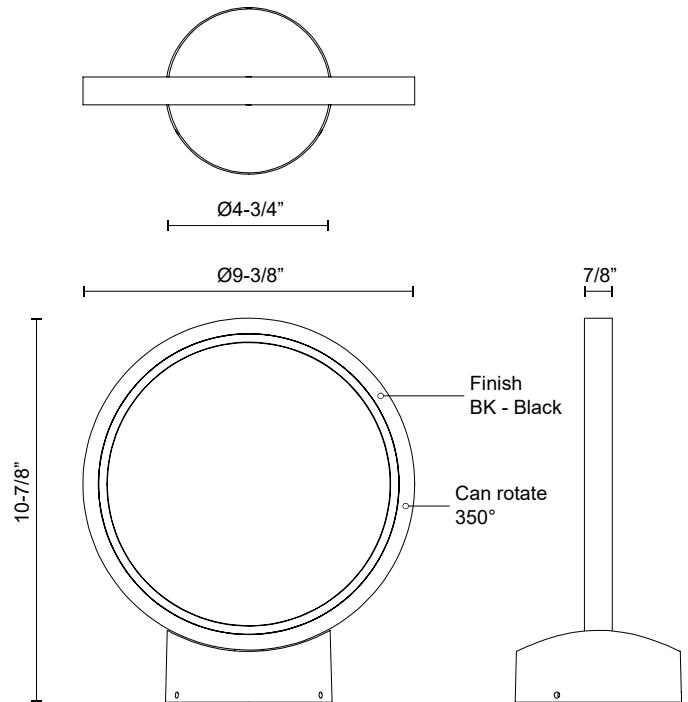

DESCRIPTION

Circular frames of illumination hang or float on the ground in outdoor spaces like never before with this unique collection. Hang a few Parc Pendants or line a walkway with Parc fixtures outdoor for an instant statement look. Standard base for Hardscape mounting. Garden spike comes standard. Optional concrete pour anchor sold separately. Compatible with all outdoor 12V AC Transformers (supplied by others).

SPECIFICATION DETAILS

Fixture Dimensions	L9-3/8" x W4-3/4" x H10-7/8"
Light Source	LED with Low Voltage Driver
Wattage	6W
Total Lumens	510lm
Delivered Lumens	448lm
Voltage	12V, with Outdoor Rated Low Voltage Transformer (Transformer supplied by others)
Color Temperature	3000K
CRI (Ra)	90CRI
Optional Color Temps	2700K - 5000K Available, Minimum Order Quantities Apply
LED Rated Life	50,000 hours
Diffuser Details	Frosted PC Diffuser
Wire Length	24"
Location	Wet
Paint Finish	BK02
Finish Option(s)	Black

* For custom options, consult factory for details.
* For warranty information, please visit www.kuzcolighting.com/warranty

COMMENT