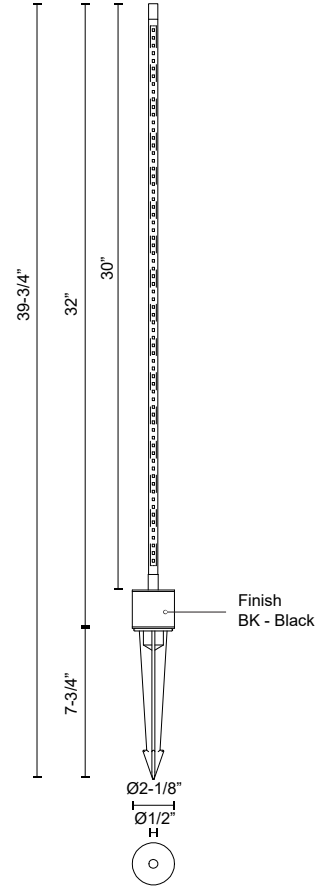

DORIAN
EG26730
LANDSCAPE

PROJECT

DESCRIPTION

With sticks of illumination inspired by forestry that seem to dance around in any landscape, this collection mixes the modern with the whimsical. Place Dorian against natural foliage for the best effects. Garden spike comes standard. Compatible with all outdoor 12V AC Transformers (supplied by others).

SPECIFICATION DETAILS

Fixture Dimensions	D1/2" x H32"
Light Source	LED with Low Voltage Driver
Wattage	7W
Total Lumens	510lm
Delivered Lumens	275lm*
Voltage	12V, with Outdoor Rated Low Voltage Transformer (Transformer supplied by others)
Color Temperature	3000K
CRI (Ra)	90CRI
Optional Color Temps	2700K - 5000K Available, Minimum Order Quantities Apply
LED Rated Life	50,000 hours
Diffuser Details	Frosted PC Diffuser
Wire Length	24"
Location	Wet
Illumination Direction	Fontlight Illumination
Paint Finish	BK02
Finish Option(s)	Black

* For custom options, consult factory for details.

* For warranty information, please visit www.kuzcolighting.com/warranty

COMMENT

KUZCO

CANADA: 19054 28TH AVENUE - SURREY, BC V3Z 6M3
USA: 3035 E. LONE MOUNTAIN ROAD - LAS VEGAS, NV 89081

WWW.KUZCOLIGHTING.COM

© 2021 KUZCO LIGHTING. ALL RIGHTS RESERVED.