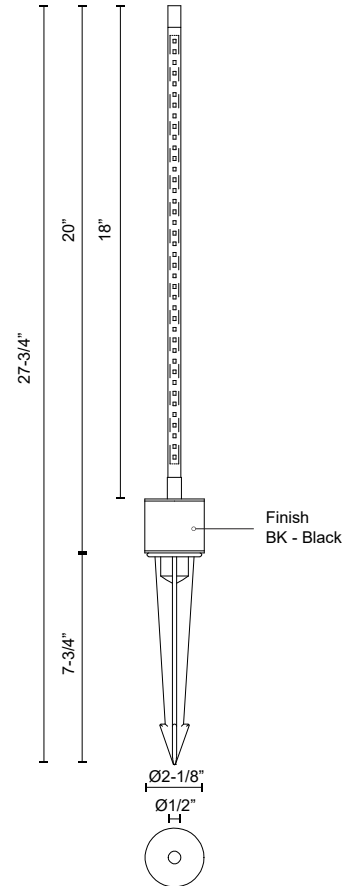

DESCRIPTION

With sticks of illumination inspired by forestry that seem to dance around in any landscape, this collection mixes the modern with the whimsical. Place Dorian against natural foliage for the best effects. Garden spike comes standard. Compatible with all outdoor 12V AC Transformers (supplied by others).

SPECIFICATION DETAILS

Fixture Dimensions	D1/2" x H20"
Light Source	LED with Low Voltage Driver
Wattage	5W
Total Lumens	340lm
Delivered Lumens	180lm*
Voltage	12V, with Outdoor Rated Low Voltage Transformer (Transformer supplied by others)
Color Temperature	3000K
CRI (Ra)	90CRI
Optional Color Temps	2700K - 5000K Available, Minimum Order Quantities Apply
LED Rated Life	50,000 hours
Diffuser Details	Frosted PC Diffuser
Wire Length	24"
Location	Wet
Illumination Direction	Fontlight Illumination
Paint Finish	BK02
Finish Option(s)	Black

* For custom options, consult factory for details.

* For warranty information, please visit www.kuzcolighting.com/warranty

COMMENT