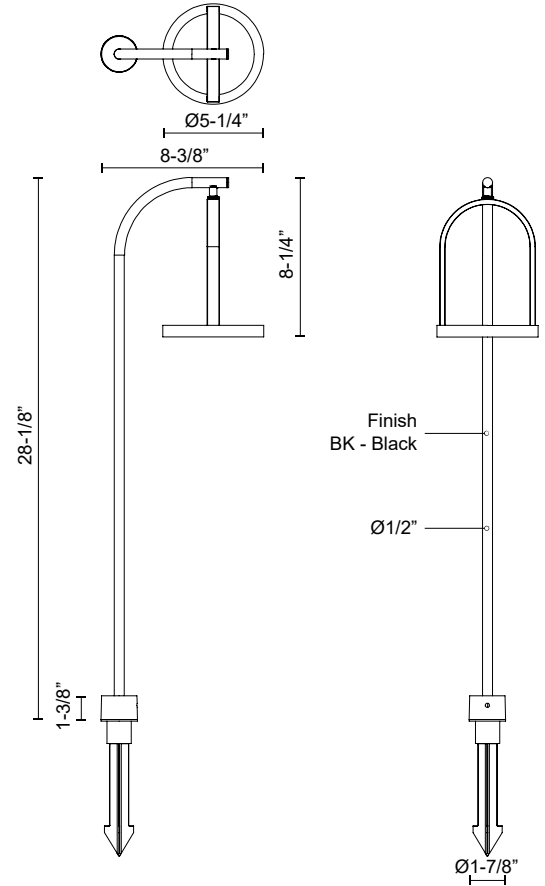

DESCRIPTION

The Trek Collection features a traditional lantern silhouette, with modern clean lines. A circular frame of illumination creates the perfect amount of both up and down light for all outdoor needs. Garden spike comes standard. Compatible with all outdoor 12V AC Transformers (supplied by others).

SPECIFICATION DETAILS

Fixture Dimensions	L8-3/8" x W5-1/4" x H28-1/8"
Light Source	LED with Low Voltage Driver
Wattage	6W
Total Lumens	400lm
Delivered Lumens	BK-100lm*
Voltage	12V, with Outdoor Rated Low Voltage Transformer (Transformer supplied by others)
Color Temperature	3000K
CRI (Ra)	90CRI
Optional Color Temps	2700K - 5000K Available, Minimum Order Quantities Apply
LED Rated Life	50,000 hours
Diffuser Details	Frosted acrylic diffuser
Wire Length	24"
Location	Wet
Paint Finish	BK02
Finish Option(s)	Black

* For custom options, consult factory for details.

* For warranty information, please visit www.kuzcolighting.com/warranty

COMMENT