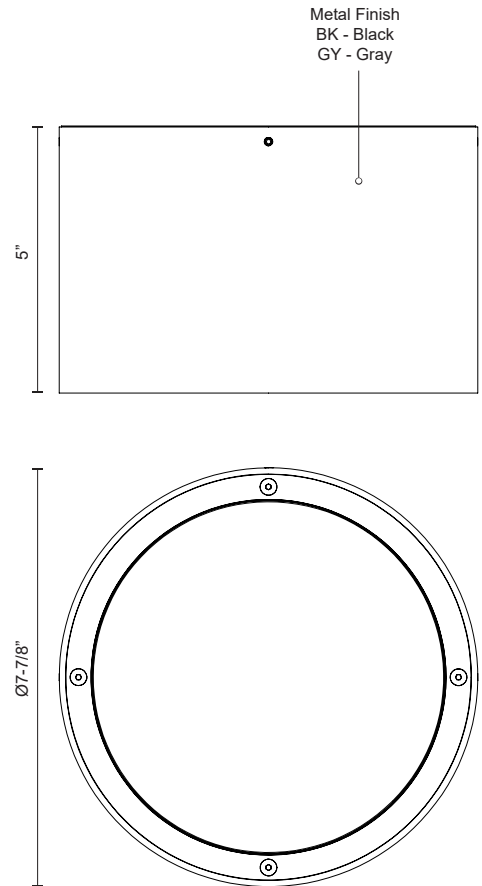

LAMAR EC19408

CEILING

PROJECT

SPECIFICATION DETAILS

Fixture Dimensions	D7 7/8" x H5"
Light Source	LED with DC Driver
Wattage	39W
Total Lumens	3145lm
Delivered Lumens	BK-2789lm; WH-2994lm;
Voltage	120V
Color Temperature	3000K
CRI (Ra)	90CRI
Optional Color Temps	2700K - 5000K Available, Minimum Order Quantities Apply
LED Rated Life	50,000 hours
Dimming	100% - 10%, TRIAC or ELV Dimmer (Not Included)
Diffuser Details	White PC Diffuser
Location	Wet
Paint Finish	BK02; WH02;

* For custom options, consult factory for details.

* For warranty information, please visit www.kuzcolighting.com/warranty

DESCRIPTION

Extruded aluminum cylinders with cast retaining rings and mounts.
Exterior surface mount or pendant with Frosted PC Diffuser. Down light.
Custom options available.

KUZCO

CANADA: 19054 28TH AVENUE - SURREY, BC V3Z 6M3

USA: 3035 E. LONE MOUNTAIN ROAD - LAS VEGAS, NV 89081

WWW.KUZCOLIGHTING.COM

© 2019 KUZCO LIGHTING. ALL RIGHTS RESERVED.

COMMENT