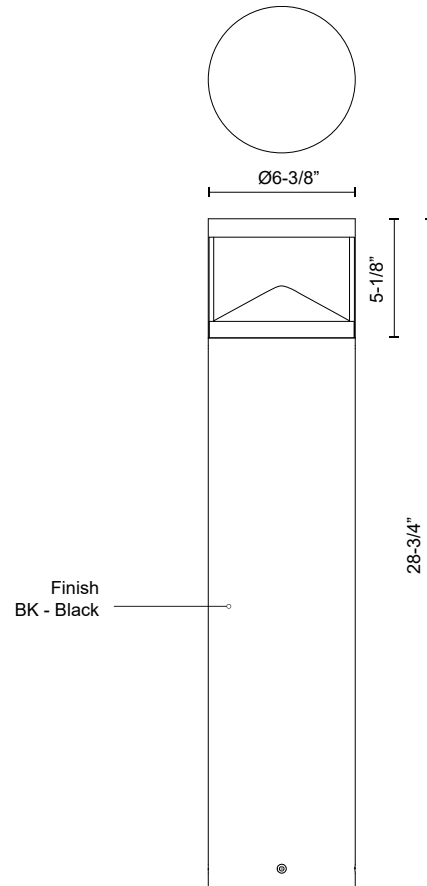

DOVER EB83329

BOLLARDS

PROJECT

EB83329-BK
Black

SPECIFICATION DETAILS

Fixture Dimensions	D6-3/8" x H28-3/4"
Light Source	LED with DC Driver
Wattage	24W
Total Lumens	2500lm
Delivered Lumens	1100lm*
Voltage	120-277V
Color Temperature	3000K
CRI (Ra)	80CRI
Optional Color Temps	2700K - 5000K Available, Minimum Order Quantities Apply
LED Rated Life	50,000 hours
Dimming	100% - 10%, TRIAC or ELV Dimmer (Not Included)
Location	Wet
Illumination Direction	Down

* For custom options, consult factory for details.

* For warranty information, please visit www.kuzcolighting.com/warranty

DESCRIPTION

Architecturally designed high-power LED exterior bollard fixture. This die-cast aluminum cylinder offers a uniquely shaped pyramid top with a diffused omni directional light. Available in three base sizes and interchangeable head options.