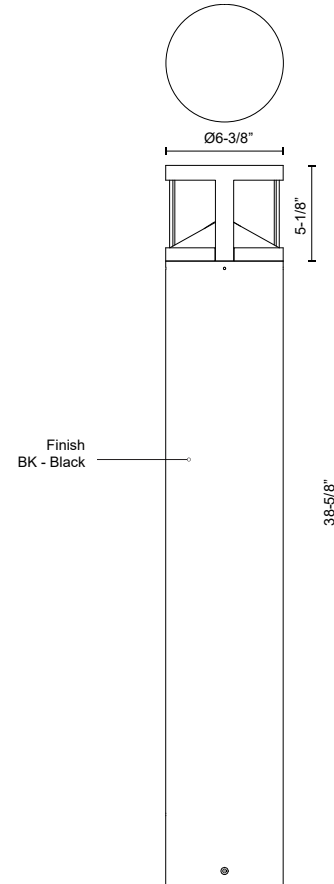

# GLEN EB82239

BOLLARDS

PROJECT

EB82239-BK  
Black

## SPECIFICATION DETAILS

<b>Fixture Dimensions</b>	D6-3/8" x H38-5/8"
<b>Light Source</b>	LED with DC Driver
<b>Wattage</b>	24W
<b>Total Lumens</b>	2500lm
<b>Delivered Lumens</b>	1150lm*
<b>Voltage</b>	120-277V
<b>Color Temperature</b>	3000K
<b>CRI (Ra)</b>	80CRI
<b>Optional Color Temps</b>	2700K - 5000K Available, Minimum Order Quantities Apply
<b>LED Rated Life</b>	50,000 hours
<b>Dimming</b>	100% - 10%, TRIAC or ELV Dimmer (Not Included)
<b>Location</b>	Wet
<b>Illumination Direction</b>	Down

## DESCRIPTION

Architecturally designed high-power LED exterior bollard fixture. This die-cast aluminum cylinder offers a uniquely shaped split pyramid top with a diffused omni directional light. Available in three base sizes and interchangeable head options