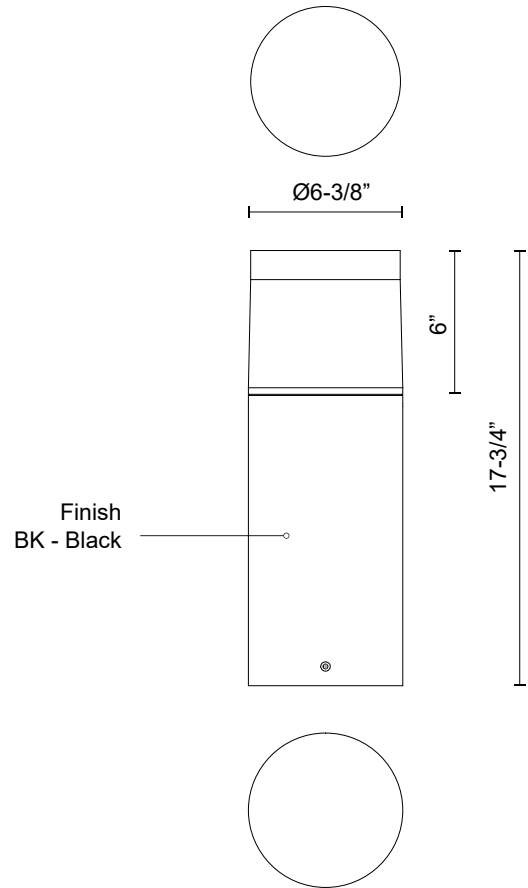

HANOVER EB49718

BOLLARDS

PROJECT

EB49718-BK
Black

SPECIFICATION DETAILS

Fixture Dimensions	D6-3/8" x H17-3/4"
Light Source	LED with DC Driver
Wattage	24W
Total Lumens	2500lm
Delivered Lumens	BK-1544lm
Voltage	120-277V
Color Temperature	3000K
CRI (Ra)	80CRI
Optional Color Temps	2700K - 5000K Available, Minimum Order Quantities Apply
LED Rated Life	50,000 hours
Dimming	100% - 10%, TRIAC or ELV Dimmer (Not Included)
Diffuser Details	Frosted PC inside + Clear PC outside
Location	Wet
Illumination Direction	Down

* For custom options, consult factory for details.

* For warranty information, please visit www.kuzcolighting.com/warranty

DESCRIPTION

Architecturally designed high-power LED exterior bollard fixture. This die-cast aluminum cylinder offers a unique pyramid-shaped diffuser wrapped in clear glass. Lighting is omni directional that is cast out and down. Available in three base sizes and interchangeable head options.