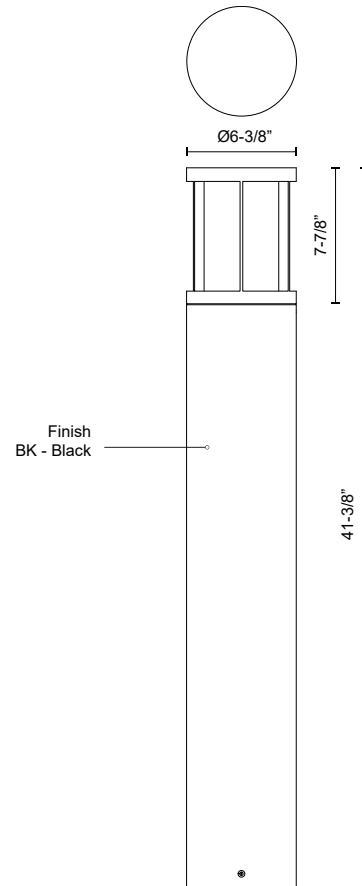

ALDEN EB49041

BOLLARDS

PROJECT

EB49041-BK
Black

SPECIFICATION DETAILS

Fixture Dimensions	D6-3/8" x H41-3/8"
Light Source	LED with DC Driver
Wattage	24W
Total Lumens	2500lm
Delivered Lumens	1150lm*
Voltage	120-277V
Color Temperature	3000K
CRI (Ra)	80CRI
Optional Color Temps	2700K - 5000K Available, Minimum Order Quantities Apply
LED Rated Life	50,000 hours
Dimming	100% - 10%, TRIAC or ELV Dimmer (Not Included)
Diffuser Details	Frosted PC
Location	Wet
Illumination Direction	Down

* For custom options, consult factory for details.

* For warranty information, please visit www.kuzcolighting.com/warranty

DESCRIPTION

Architecturally designed high-power LED exterior bollard fixture. This die-cast aluminum cylinder with a frosted polycarbonate diffuser delivers diffused omni directional light with three base sizes and interchangeable head options