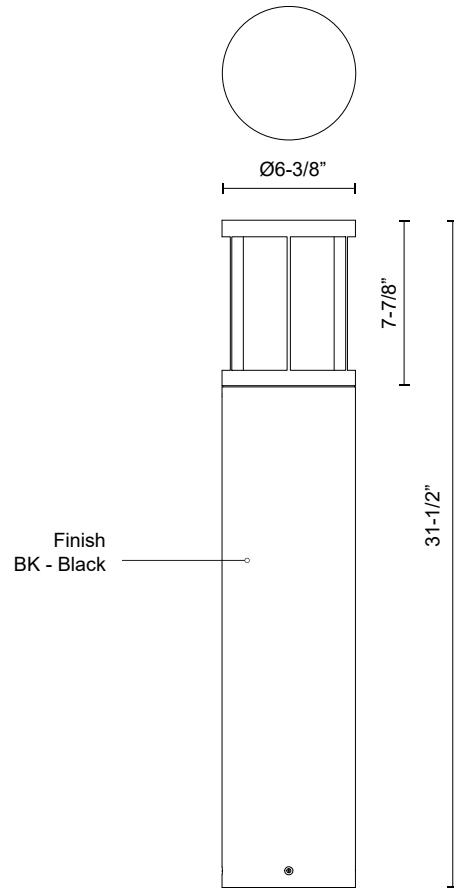

EB49031-BK
Black

SPECIFICATION DETAILS

Fixture Dimensions	D6-3/8" x H31-1/2"
Light Source	LED with DC Driver
Wattage	24W
Total Lumens	2500lm
Delivered Lumens	1150lm*
Voltage	120-277V
Color Temperature	3000K
CRI (Ra)	80CRI
Optional Color Temps	2700K - 5000K Available, Minimum Order Quantities Apply
LED Rated Life	50,000 hours
Dimming	100% - 10%, TRIAC or ELV Dimmer (Not Included)
Diffuser Details	Frosted PC
Location	Wet
Illumination Direction	Down

* For custom options, consult factory for details.

* For warranty information, please visit www.kuzcolighting.com/warranty

DESCRIPTION

Architecturally designed high-power LED exterior bollard fixture. This die-cast aluminum cylinder with a frosted polycarbonate diffuser delivers diffused omni directional light with three base sizes and interchangeable head options