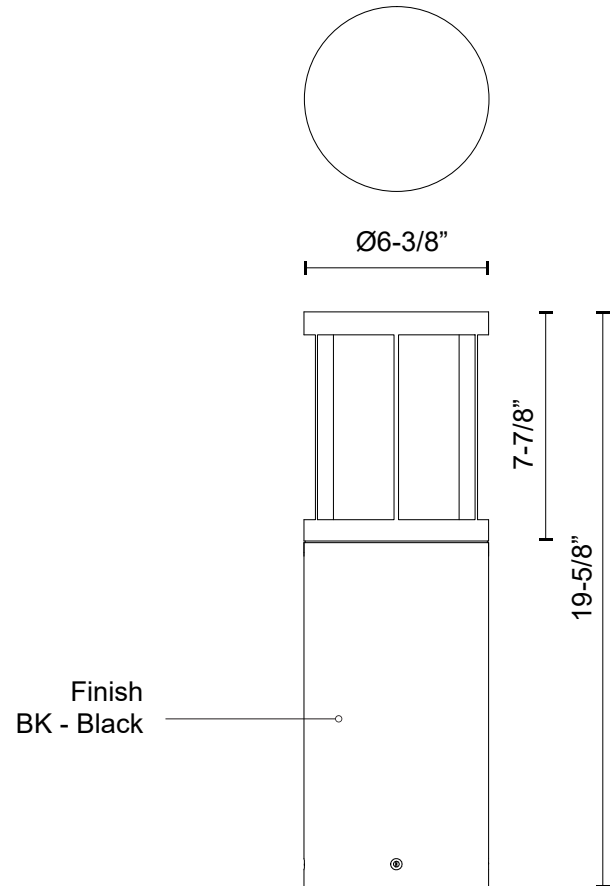

ALDEN EB49020

BOLLARDS

PROJECT

EB49020-BK
Black

SPECIFICATION DETAILS

Fixture Dimensions	D6-3/8" x H19-5/8"
Light Source	LED with DC Driver
Wattage	24W
Total Lumens	2500lm
Delivered Lumens	1150lm*
Voltage	120-277V
Color Temperature	3000K
CRI (Ra)	80CRI
Optional Color Temps	2700K - 5000K Available, Minimum Order Quantities Apply
LED Rated Life	50,000 hours
Dimming	100% - 10%, TRIAC or ELV Dimmer (Not Included)
Diffuser Details	Frosted PC
Location	Wet
Illumination Direction	Down

* For custom options, consult factory for details.

* For warranty information, please visit www.kuzcolighting.com/warranty

DESCRIPTION

Architecturally designed high-power LED exterior bollard fixture. This die-cast aluminum cylinder with a frosted polycarbonate diffuser delivers diffused omni directional light with three base sizes and interchangeable head options