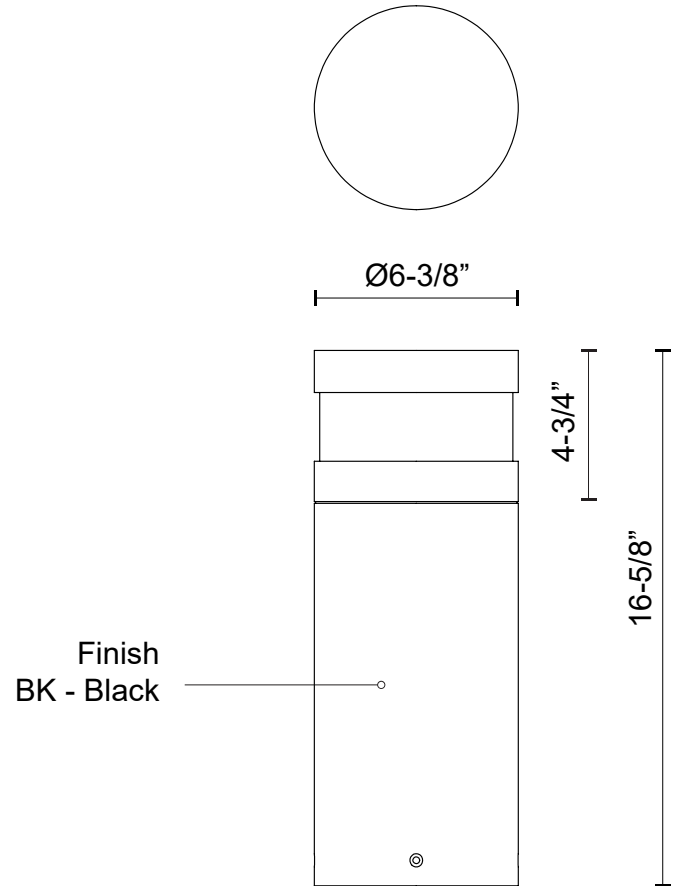

WINDERMERE EB48516

BOLLARDS

PROJECT

EB48516-BK
Black

SPECIFICATION DETAILS

Fixture Dimensions	D6-3/8" x H16-5/8"
Light Source	LED with DC Driver
Wattage	24W
Total Lumens	2500lm
Delivered Lumens	1342lm
Voltage	120-277V
Color Temperature	3000K
CRI (Ra)	80CRI
Optional Color Temps	2700K - 5000K Available, Minimum Order Quantities Apply
LED Rated Life	50,000 hours
Dimming	100% - 10%, TRIAC or ELV Dimmer (Not Included)
Diffuser Details	Clear PC
Location	Wet
Illumination Direction	Down

* For custom options, consult factory for details.

* For warranty information, please visit www.kuzcolighting.com/warranty

DESCRIPTION

Architecturally designed high-power LED exterior bollard fixture. This die-cast aluminum cylinder with a frosted polycarbonate diffuser delivers light with a sleek powder-coated finish