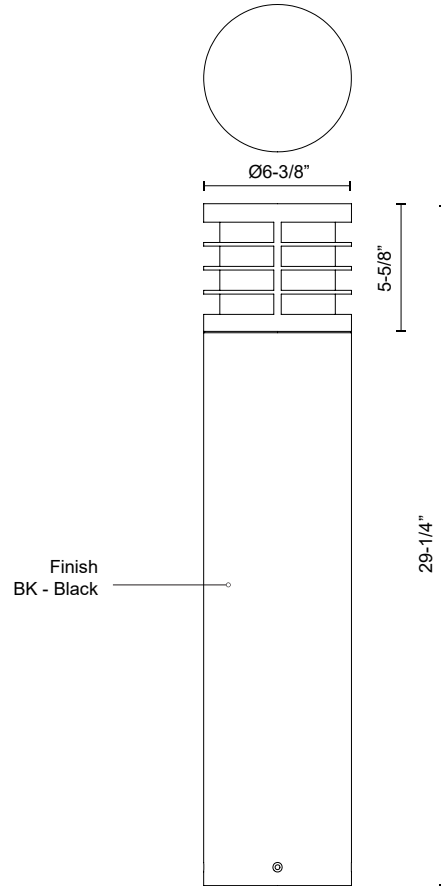

BLAINE EB47829

BOLLARDS

PROJECT

EB47829-BK
Black

SPECIFICATION DETAILS

Fixture Dimensions	D6-3/8" x H29-1/4"
Light Source	LED with DC Driver
Wattage	24W
Total Lumens	2500lm
Delivered Lumens	780lm*
Voltage	120-277V
Color Temperature	3000K
CRI (Ra)	80CRI
Optional Color Temps	2700K - 5000K Available, Minimum Order Quantities Apply
LED Rated Life	50,000 hours
Dimming	100% - 10%, TRIAC or ELV Dimmer (Not Included)
Diffuser Details	Frosted PC
Location	Wet
Illumination Direction	Down

* For custom options, consult factory for details.

* For warranty information, please visit www.kuzcolighting.com/warranty

DESCRIPTION

Architecturally designed high-power LED exterior bollard fixture. This die-cast aluminum cylinder has a frosted polycarbonate diffuser with thin metal halos that delivers diffused omni directional light with three base sizes and interchangeable head options.