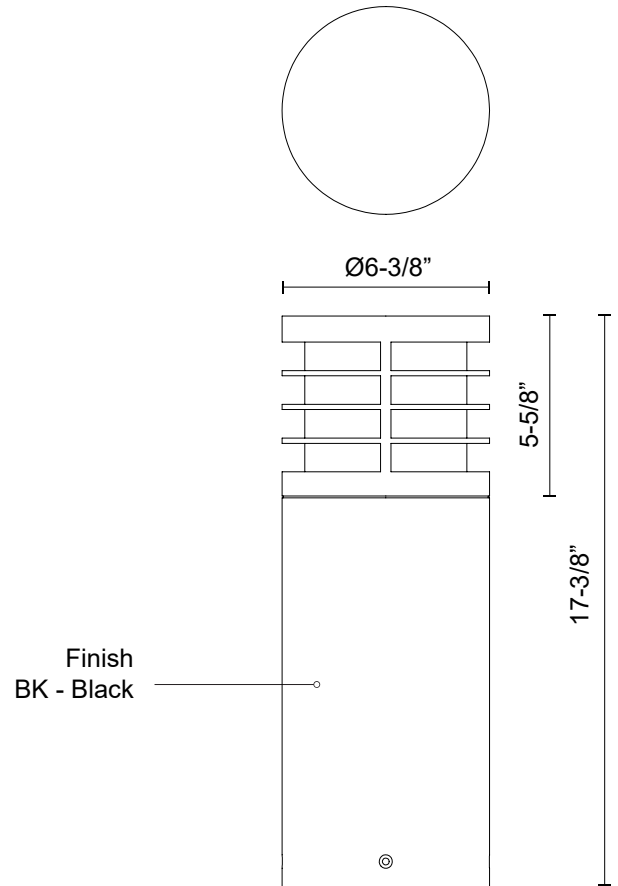

EB47818-BK
Black

SPECIFICATION DETAILS

Fixture Dimensions	D6-3/8" x H17-3/8"
Light Source	LED with DC Driver
Wattage	24W
Total Lumens	2500lm
Delivered Lumens	780lm*
Voltage	120-277V
Color Temperature	3000K
CRI (Ra)	80CRI
Optional Color Temps	2700K - 5000K Available, Minimum Order Quantities Apply
LED Rated Life	50,000 hours
Dimming	100% - 10%, TRIAC or ELV Dimmer (Not Included)
Diffuser Details	Frosted PC
Location	Wet
Illumination Direction	Down

* For custom options, consult factory for details.

* For warranty information, please visit www.kuzcolighting.com/warranty

DESCRIPTION

Architecturally designed high-power LED exterior bollard fixture. This die-cast aluminum cylinder has a frosted polycarbonate diffuser with thin metal halos that delivers diffused omni directional light with three base sizes and interchangeable head options.