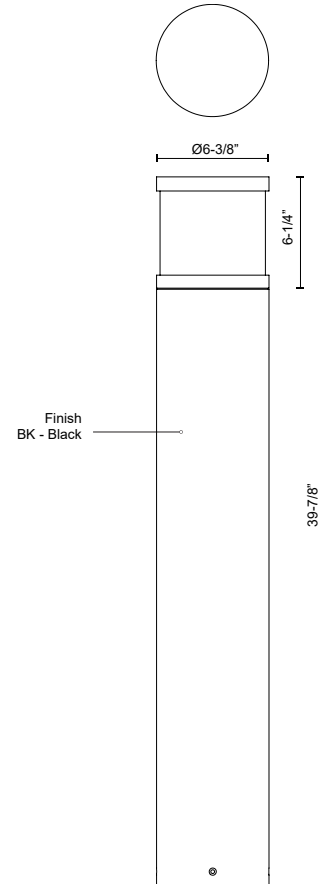

CHADWORTH EB46440

BOLLARDS

PROJECT

EB46440-BK
Black

SPECIFICATION DETAILS

Fixture Dimensions	D6-3/8" x H39-7/8"
Light Source	LED with DC Driver
Wattage	24W
Total Lumens	2500lm
Delivered Lumens	950lm*
Voltage	120-277V
Color Temperature	3000K
CRI (Ra)	80CRI
Optional Color Temps	2700K - 5000K Available, Minimum Order Quantities Apply
LED Rated Life	50,000 hours
Dimming	100% - 10%, TRIAC or ELV Dimmer (Not Included)
Diffuser Details	Frosted PC
Location	Wet
Illumination Direction	Down

* For custom options, consult factory for details.

* For warranty information, please visit www.kuzcolighting.com/warranty

DESCRIPTION

Architecturally designed high-power LED exterior bollard fixture. This die-cast powder-coated aluminum cylinder has a frosted polycarbonate diffuser that provides diffused omni directional light to the surrounding area. Available in three base sizes with interchangeable head options.