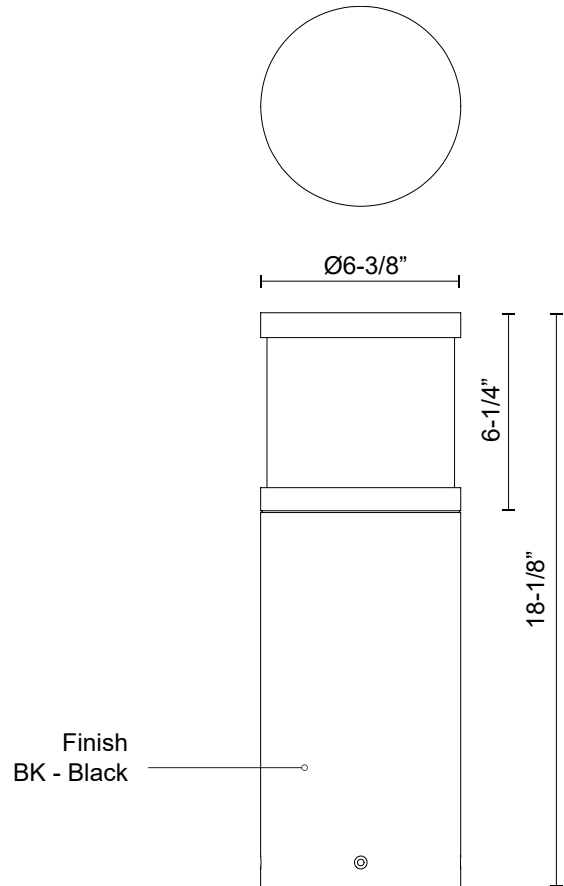

## SPECIFICATION DETAILS

<b>Fixture Dimensions</b>	D6-3/8" x H18-1/8"
<b>Light Source</b>	LED with DC Driver
<b>Wattage</b>	24W
<b>Total Lumens</b>	2500lm
<b>Delivered Lumens</b>	950lm*
<b>Voltage</b>	120-277V
<b>Color Temperature</b>	3000K
<b>CRI (Ra)</b>	80CRI
<b>Optional Color Temps</b>	2700K - 5000K Available, Minimum Order Quantities Apply
<b>LED Rated Life</b>	50,000 hours
<b>Dimming</b>	100% - 10%, TRIAC or ELV Dimmer (Not Included)
<b>Diffuser Details</b>	Frosted PC
<b>Location</b>	Wet
<b>Illumination Direction</b>	Down

## DESCRIPTION

Architecturally designed high-power LED exterior bollard fixture. This die-cast powder-coated aluminum cylinder has a frosted polycarbonate diffuser that provides diffused omni directional light to the surrounding area. Available in three base sizes with interchangeable head options.