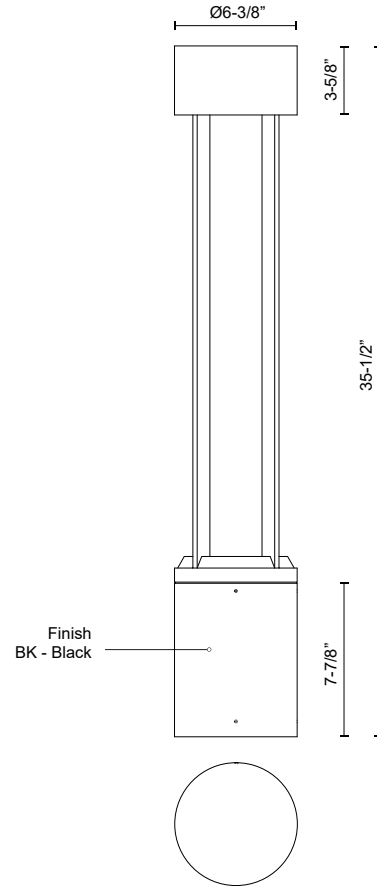

KNOX EB41936

BOLLARDS

PROJECT

EB41936-BK
Black

SPECIFICATION DETAILS

Fixture Dimensions	D6-3/8" x H35-1/2"
Light Source	LED with DC Driver
Wattage	24W
Total Lumens	2500lm
Delivered Lumens	1350lm*
Voltage	120-277V
Color Temperature	3000K
CRI (Ra)	80CRI
Optional Color Temps	2700K - 5000K Available, Minimum Order Quantities Apply
LED Rated Life	50,000 hours
Dimming	100% - 10%, TRIAC or ELV Dimmer (Not Included)
Location	Wet
Illumination Direction	Down
Paint Finish	BK02

* For custom options, consult factory for details.

* For warranty information, please visit www.kuzcolighting.com/warranty

DESCRIPTION

Architecturally designed high-power LED exterior bollard fixture. This die-cast aluminum cylinder with a powder-coated finish features a high top and cage design with a radiant downlight to illuminate walkways and paths effectively