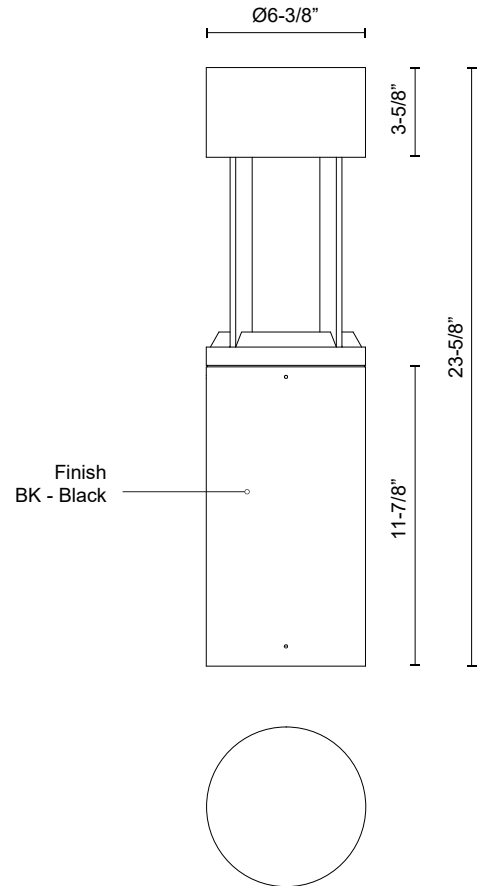

NOVATO EB40924

BOLLARDS

PROJECT

EB40924-BK
Black

SPECIFICATION DETAILS

Fixture Dimensions	D6-3/8" x H23-5/8"
Light Source	LED with DC Driver
Wattage	24W
Total Lumens	2500lm
Delivered Lumens	1150lm*
Voltage	120-277V
Color Temperature	3000K
CRI (Ra)	80CRI
Optional Color Temps	2700K - 5000K Available, Minimum Order Quantities Apply
LED Rated Life	50,000 hours
Dimming	100% - 10%, TRIAC or ELV Dimmer (Not Included)
Location	Wet
Illumination Direction	Down
Paint Finish	BK02

* For custom options, consult factory for details.

* For warranty information, please visit www.kuzcolighting.com/warranty

DESCRIPTION

Architecturally designed high-power LED exterior bollard fixture. This die-cast aluminum cylinder with a powder-coated finish features a high top with a radiant downlight to illuminate walkways and paths effectively.