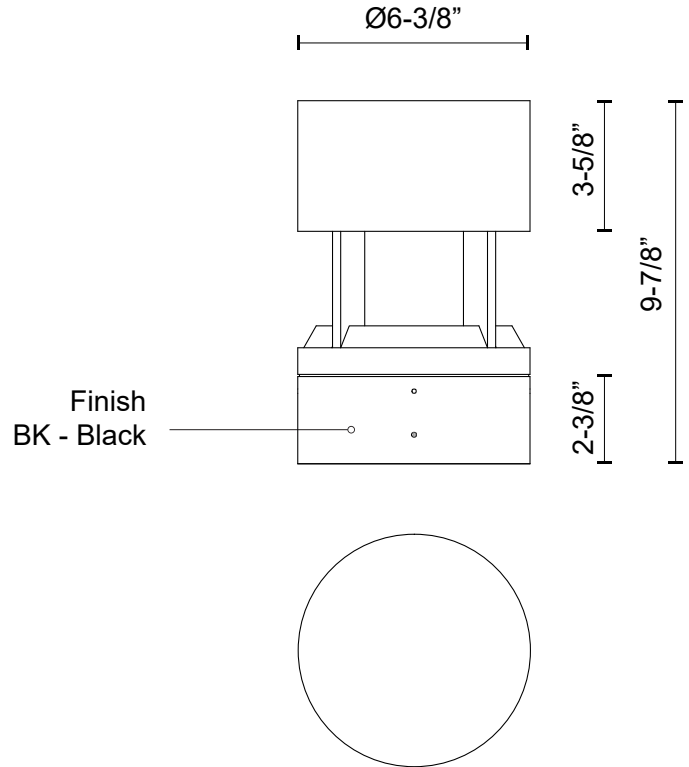

EB40910-BK
 Black

SPECIFICATION DETAILS

Fixture Dimensions	D6-3/8" x H9-7/8"
Light Source	LED with DC Driver
Wattage	24W
Total Lumens	2500lm
Delivered Lumens	650lm*
Voltage	120-277V
Color Temperature	3000K
CRI (Ra)	80CRI
Optional Color Temps	2700K - 5000K Available, Minimum Order Quantities Apply
LED Rated Life	50,000 hours
Dimming	100% - 10%, TRIAC or ELV Dimmer (Not Included)
Location	Wet
Illumination Direction	Down
Paint Finish	BK02

* For custom options, consult factory for details.

* For warranty information, please visit www.kuzcolighting.com/warranty

DESCRIPTION

Architecturally designed high-power LED exterior bollard fixture. This die-cast aluminum cylinder with a powder-coated finish features a high top with a radiant downlight to illuminate walkways and paths effectively.