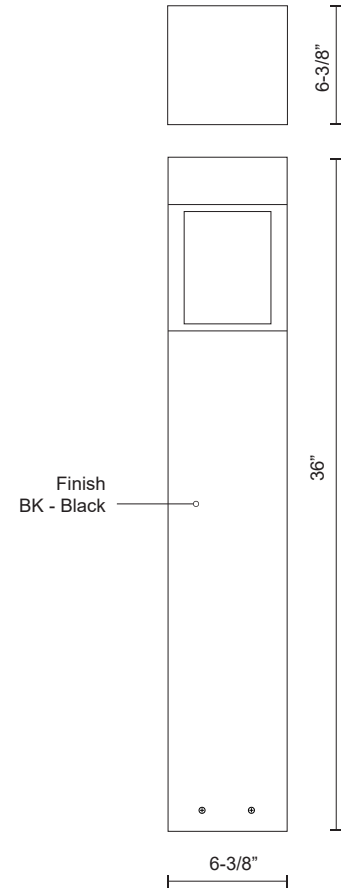

SONOMA EB3036

BOLLARDS

PROJECT

DESCRIPTION

Architectural designed high powered LED exterior bollard fixture, high pressure die-cast aluminum square-shaped housing with four rectangular-shaped openings which radiates the light downward and throughout all openings and surrounding areas of the bollard. Available in two different heights and IK10 Rated.

SPECIFICATION DETAILS

Fixture Dimensions	L6-3/8" x W6-3/8" x H36"
Light Source	LED with DC Driver
Wattage	23W
Total Lumens	2100lm
Delivered Lumens	1376lm
Voltage	120-277V
Color Temperature	3000K
CRI (Ra)	80CRI
Optional Color Temps	2700K - 5000K Available, Minimum Order Quantities Apply
LED Rated Life	50,000 hours
Dimming	Non-Dimming
Glass Details	Clear High Impact Glass
Location	Wet, IP65
Paint Finish	BK02
Finish Option(s)	Black

* For custom options, consult factory for details.

* For warranty information, please visit www.kuzcolighting.com/warranty

KUZCO

CANADA: 19054 28TH AVENUE - SURREY, BC V3Z 6M3

USA: 3035 E. LONE MOUNTAIN ROAD - LAS VEGAS, NV 89081

WWW.KUZCOLIGHTING.COM

© 2016 KUZCO LIGHTING. ALL RIGHTS RESERVED.

COMMENT