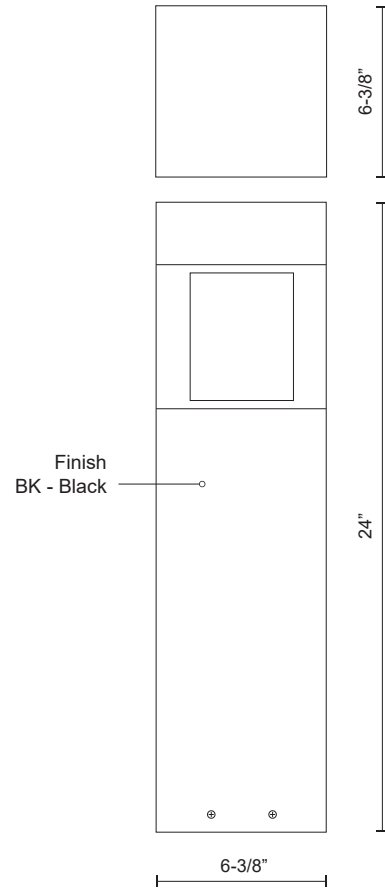

DESCRIPTION

Architectural designed high powered LED exterior bollard fixture, high pressure die-cast aluminum square-shaped housing with four rectangular-shaped openings which radiates the light downward and throughout all openings and surrounding areas of the bollard. Available in two different heights and IK10 Rated.

SPECIFICATION DETAILS

Fixture Dimensions	L6-3/8" x W6-3/8" x H24"
Light Source	LED with DC Driver
Wattage	23W
Total Lumens	2100lm
Delivered Lumens	1376lm
Voltage	120-277V
Color Temperature	3000K
CRI (Ra)	80CRI
Optional Color Temps	2700K - 5000K Available, Minimum Order Quantities Apply
LED Rated Life	50,000 hours
Dimming	Non-Dimming
Glass Details	Clear High Impact Glass
Location	Wet, IP65
Finish Option(s)	Black
Paint Finish	BK02

* For custom options, consult factory for details.

* For warranty information, please visit www.kuzcolighting.com/warranty

COMMENT