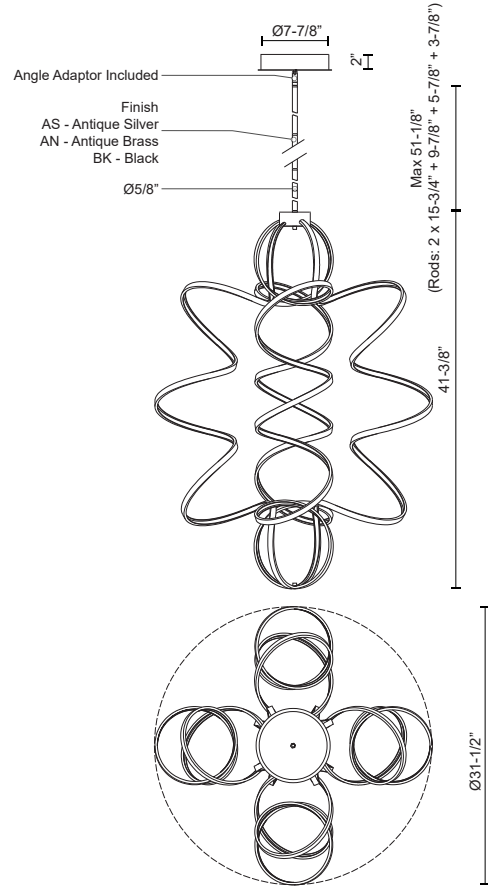

**SYNERGY
CH93941
CHANDELIERS**

PROJECT

CH93941-AN
Antique Brass

CH93941-AS
Antique Silver

CH93941-BK
Black

SPECIFICATION DETAILS

Fixture Dimensions	D31-1/2" x H41-3/8"
Light Source	LED with DC Driver
Wattage	200W
Total Lumens	13700lm
Delivered Lumens	AN-9646lm; AS-10492lm; BK-7514lm;
Voltage	120V
Color Temperature	3000K
CRI (Ra)	90CRI
Optional Color Temps	2700K - 5000K Available, Minimum Order Quantities Apply
LED Rated Life	50,000 hours
Dimming	100% - 10%, TRIAC or ELV Dimmer (Not Included)
Diffuser Details	Frosted acrylic diffuser
Adjustable	Yes
Rod Length	51-1/8" Max (2x15-3/4" + 1x9-7/8" + 1x5-7/8" + 1x3-7/8")
Wire Length	120"
Minimum Hang Height	50"
Sloped Ceiling Adaptable	Yes, Up to 45 Degrees
Location	Dry
Canopy Dimensions	D7-7/8" x H2"
Paint Finish	BK01

* For custom options, consult factory for details.

* For warranty information, please visit www.kuzcolighting.com/warranty

DESCRIPTION

A looping radiant line casts light across space in a continuous helical path. The Synergy series is characterized by the rolled rectangular extrusion, which emits soft light through the silicon opal lens. Configured in both linear and ring arrangements, the arcing aluminum allows the curated finishes to be visible at every angle.