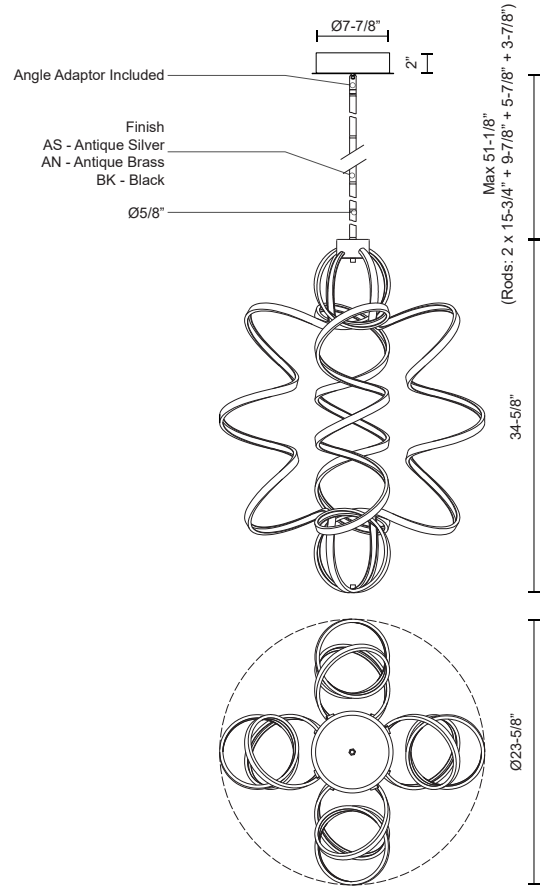

**SYNERGY
CH93934
CHANDELIERS**

PROJECT

CH93934-AN
Antique Brass

CH93934-AS
Antique Silver

CH93934-BK
Black

SPECIFICATION DETAILS

Fixture Dimensions	D23-5/8" x H34-5/8"
Light Source	LED with DC Driver
Wattage	107W
Total Lumens	8500lm
Delivered Lumens	AN-5077lm; AS-5522lm; BK-3955lm;
Voltage	120V
Color Temperature	3000K
CRI (Ra)	90CRI
Optional Color Temps	2700K - 5000K Available, Minimum Order Quantities Apply
LED Rated Life	50,000 hours
Dimming	100% - 10%, TRIAC or ELV Dimmer (Not Included)
Diffuser Details	Frosted acrylic diffuser
Adjustable	Yes
Rod Length	51-1/8" Max (2x15-3/4" + 1x9-7/8" + 1x5-7/8" + 1x3-7/8")
Wire Length	120"
Minimum Hang Height	42"
Sloped Ceiling Adaptable	Yes, Up to 45 Degrees
Location	Dry
Canopy Dimensions	D7-7/8" x H2"
Paint Finish	BK01

* For custom options, consult factory for details.

* For warranty information, please visit www.kuzcolighting.com/warranty

DESCRIPTION

A looping radiant line casts light across space in a continuous helical path. The Synergy series is characterized by the rolled rectangular extrusion, which emits soft light through the silicon opal lens. Configured in both linear and ring arrangements, the arcing aluminum allows the curated finishes to be visible at every angle.