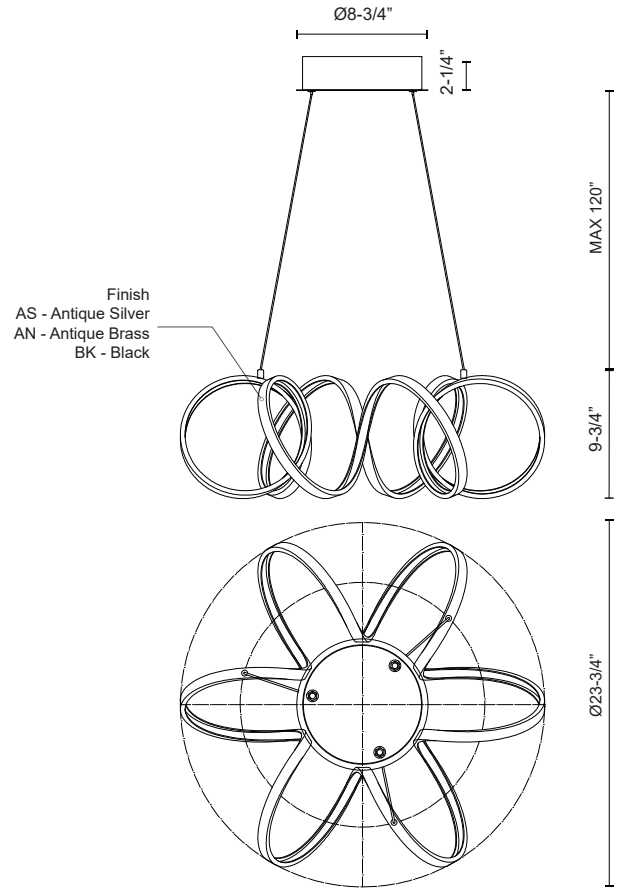

**SYNERGY
CH93824
CHANDELIERS**

PROJECT

CH93824-AN
Antique Brass

CH93824-BK
Black

CH93824-AS
Antique Silver

SPECIFICATION DETAILS

Fixture Dimensions	D23-3/4" x H9-3/4"
Light Source	LED with DC Driver
Wattage	78W
Total Lumens	5000lm
Delivered Lumens	AN-3300lm; AS-3742lm; BK-2570lm;
Voltage	120V
Color Temperature	3000K
CRI (Ra)	90CRI
Optional Color Temps	2700K - 5000K Available, Minimum Order Quantities Apply
LED Rated Life	50,000 hours
Dimming	100% - 10%, TRIAC or ELV Dimmer (Not Included)
Diffuser Details	Frosted acrylic diffuser
Adjustable	Yes
Wire Length	120" Max
Wire Type	Clear Coaxial Wire
Minimum Hang Height	18"
Sloped Ceiling Adaptable	Yes
Location	Dry
CEC Title 24 JA8	Yes, JA8-2022
Canopy Dimensions	D8-3/4" x H2-1/4"
Paint Finish	BK01

* For custom options, consult factory for details.

* For warranty information, please visit www.kuzcolighting.com/warranty

DESCRIPTION

A looping radiant line casts light across space in a continuous helical path. The Synergy series is characterized by the rolled rectangular extrusion, which emits soft light through the silicon opal lens. Configured in both linear and ring arrangements, the arcing aluminum allows the curated finishes to be visible at every angle.