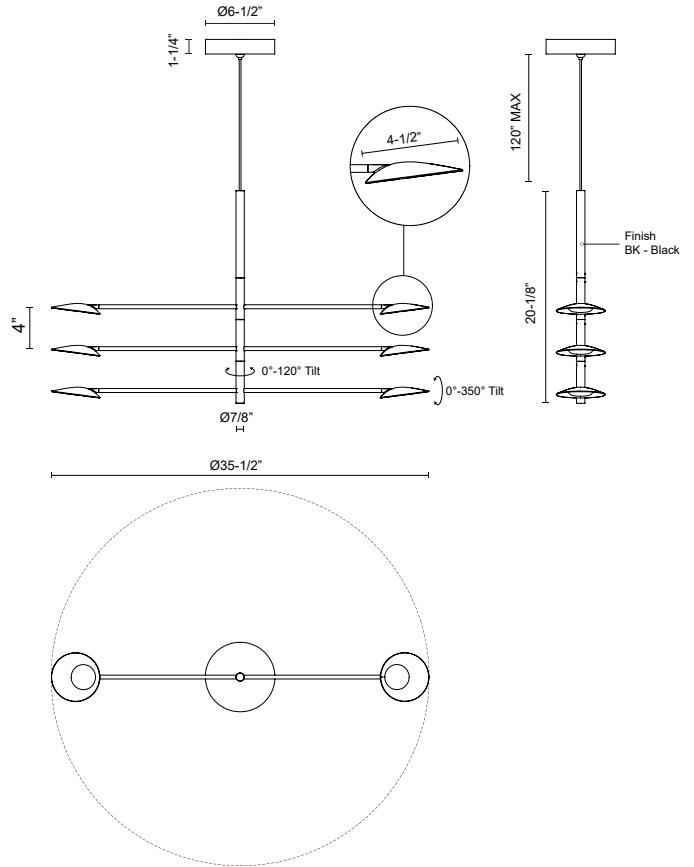

ROTAIRE
CH90136
CHANDELIERS

PROJECT

DESCRIPTION

Influenced by natural forms of flora, the Rotaire collection is a culmination of minimalist sensibilities and natural inspirations. Designed to mimic the form and flow of flowers and vines, the strong stems of this collection create the perfect frame for the illumination from each "leaf". The Rotaire is sure to bloom in both small and large spaces alike.

SPECIFICATION DETAILS

Fixture Dimensions	D35-1/2" x H20-1/8"
Light Source	LED with DC Driver
Wattage	43W
Total Lumens	3060lm
Delivered Lumens	1875lm*
Voltage	120V
Color Temperature	3000K
CRI (Ra)	90CRI
Optional Color Temps	2700K - 5000K Available, Minimum Order Quantities Apply
LED Rated Life	50,000 hours
Dimming	100% - 10%, TRIAC or ELV Dimmer (Not Included)
Diffuser Details	Frosted acrylic diffuser
Shade Details	Cast Aluminum Shade
Adjustable	Yes
Wire Length	120" Max
Wire Type	Black Coaxial Wire
Minimum Hang Height	24"
Sloped Ceiling Adaptable	Yes
Location	Dry
CEC Title 24 JA8	Yes, JA8-2022
Canopy Dimensions	D6-1/2" x H1-1/4"
Finish Option(s)	Black
Paint Finish	BK02