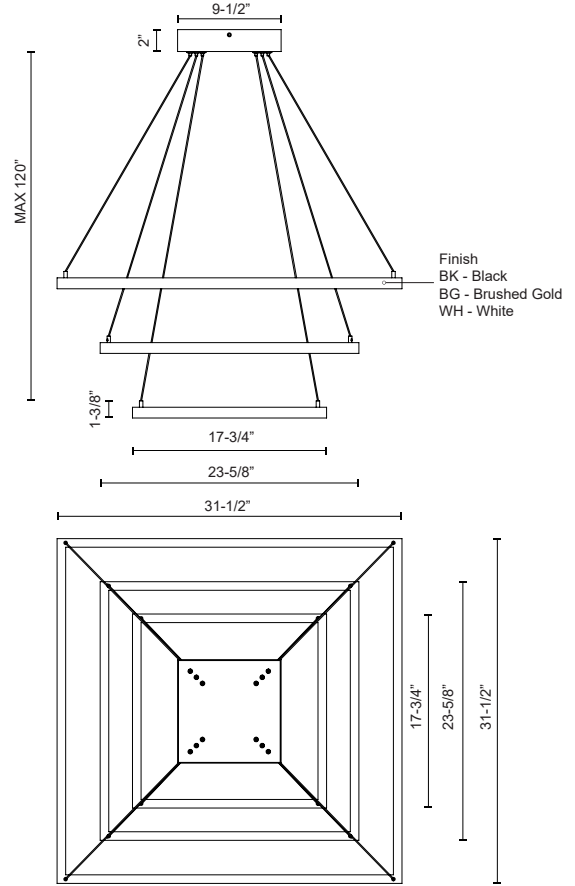

PIAZZA
CH88332
CHANDELIERS

PROJECT

CH88332-BG
Brushed Gold

CH88332-BK
Black

CH88332-WH
White

SPECIFICATION DETAILS

Fixture Dimensions	L31-1/2" x W31-1/2" x H1-3/8"
Light Source	LED with DC Driver
Wattage	149W
Total Lumens	11120lm
Delivered Lumens	BK-4700lm*; WH-6320lm*;
Voltage	120V
Color Temperature	3000K
CRI (Ra)	90CRI
Optional Color Temps	2700K - 5000K Available, Minimum Order Quantities Apply
LED Rated Life	50,000 hours
Dimming	100% - 10%, TRIAC or ELV Dimmer (Not Included)
Diffuser Details	Frosted Silicone Diffuser
Adjustable	Yes
Wire Length	120" Max
Wire Type	BG - Black Wire; BK - Black Wire; WH - Clear Wire;
Minimum Hang Height	22"
Sloped Ceiling Adaptable	Yes
Location	Dry
Illumination Direction	Downlight
Canopy Dimensions	L9-1/2" x W9-1/2" x H2"
Paint Finish	BG01(Canopy); BG02(Fixture Body); BK02; WH02;

* For custom options, consult factory for details.

* For warranty information, please visit www.kuzcolighting.com/warranty

DESCRIPTION

Extruded aluminum with rectangular profile. Flush silicone diffuser. Three tiers. Matte powder-coated finish. Down light