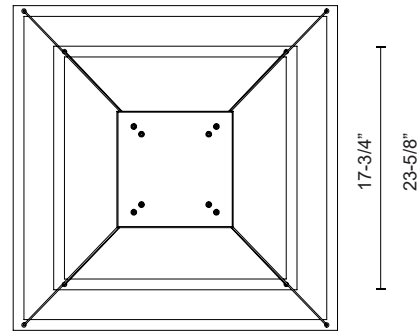

KUZCO

CANADA: 19054 28TH AVENUE - SURREY, BC V3Z 6M3
USA: 3035 E. LONE MOUNTAIN ROAD - LAS VEGAS, NV 89081

WWW.KUZCOLIGHTING.COM

© 2021 KUZCO LIGHTING. ALL RIGHTS RESERVED.

COMMENT