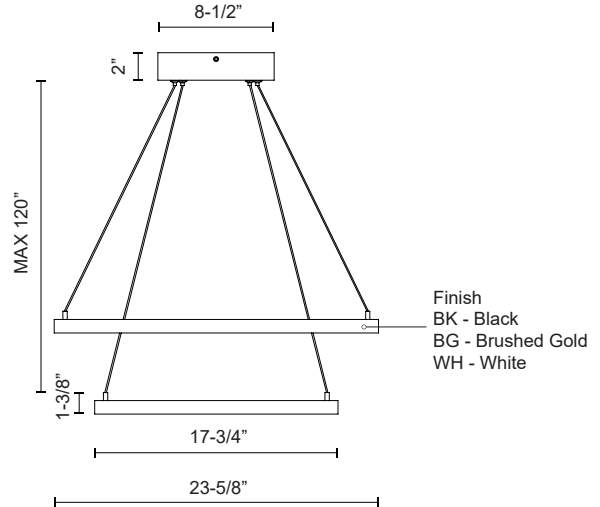

PIAZZA
CH88224
CHANDELIERS

PROJECT

CH88224-BG
Brushed Gold

CH88224-BK
Black

CH88224-WH
White

SPECIFICATION DETAILS

Fixture Dimensions	L23-5/8" x W23-5/8" x H1-3/8"
Light Source	LED with DC Driver
Wattage	87W
Total Lumens	6500lm
Delivered Lumens	BK-2775lm*; WH-3735lm*;
Voltage	120V
Color Temperature	3000K
CRI (Ra)	90CRI
Optional Color Temps	2700K - 5000K Available, Minimum Order Quantities Apply
LED Rated Life	50,000 hours
Dimming	100% - 10%, TRIAC or ELV Dimmer (Not Included)
Diffuser Details	Frosted Silicone Diffuser
Adjustable	Yes
Wire Length	120" Max
Wire Type	BG - Black Wire; BK - Black Wire; WH - Clear Wire;
Minimum Hang Height	16"
Sloped Ceiling Adaptable	Yes
Location	Dry
Illumination Direction	Downlight
Canopy Dimensions	L8-1/2" x W8-1/2" x H2"
Paint Finish	BG01(Canopy); BG02(Fixture Body); BK02; WH02;

* For custom options, consult factory for details.

* For warranty information, please visit www.kuzcolighting.com/warranty

DESCRIPTION

Extruded aluminum with rectangular profile. Flush silicone diffuser. Two tiers. Matte powder-coated finish. Down light