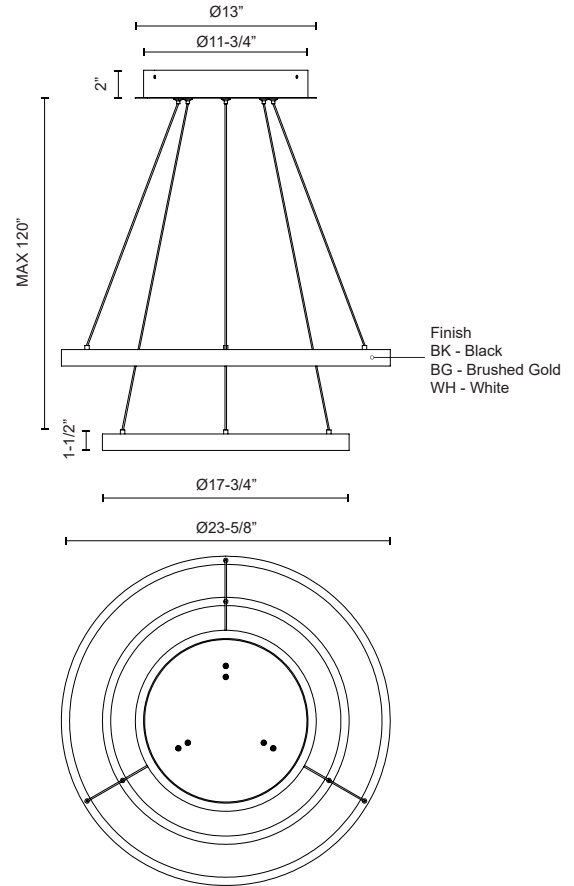

CERCHIO CH87824

PENDANTS

PROJECT

CH87824-BK
Black

CH87824-BG
Brushed Gold

CH87824-WH
White

SPECIFICATION DETAILS

Fixture Dimensions	D23-5/8" x H1-1/2"
Light Source	LED with DC Driver
Wattage	113W
Total Lumens	8520lm
Delivered Lumens	BG-3450lm*; BK-3450lm*; WH-4620lm*;
Voltage	120V
Color Temperature	3000K
CRI (Ra)	90CRI
Optional Color Temps	2700K - 5000K Available, Minimum Order Quantities Apply
LED Rated Life	50,000 hours
Dimming	100% - 10%, TRIAC or ELV Dimmer (Not Included)
Diffuser Details	Frosted Silicone Diffuser
Adjustable	Yes
Wire Length	120" Max
Wire Type	BG - Black Wire; BK - Black Wire; WH - Clear Wire;
Minimum Hang Height	12"
Sloped Ceiling Adaptable	Yes
Location	Dry
Illumination Direction	Up and Downlight
Canopy Dimensions	D13" x H2"
Paint Finish	BG01(Canopy); BG02(Fixture Body); BK02; WH02;

* For custom options, consult factory for details.

* For warranty information, please visit www.kuzcolighting.com/warranty

DESCRIPTION

Extruded and rolled aluminum with rectangular profile. Flush silicone diffuser. Two tiers. Matte powder-coated finish. Up and down light.