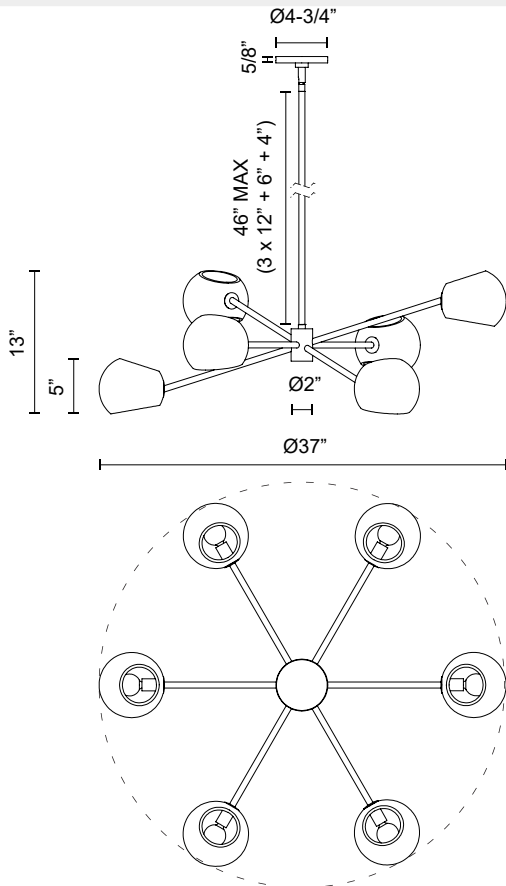

alora mood

P. 1.855.855.8926

CANADA: 19054 28TH Avenue Surrey - BC V3Z 6M3

USA: 3035 E. Lone Mountain Rd - Las Vegas, NV, 89081

WILLOW CH648637

FIXTURE DIMENSIONS	D37" x H13"
LAMP TYPE	E12
MAX WATTAGE	60W
BULB QTY	6
BULBS INCLUDED	No
VOLTAGE	120V
MATERIAL	Steel
ROD LENGTH	46" Max (3x12" + 1x6" + 1x4")
DIAMETER OF ROD	5/8"
WIRE LENGTH	60"
MINIMUM HANG HEIGHT	18"
SLOPED CEILING ADAPTABLE	Yes, Up to 45 Degrees
LOCATION	Dry
CANOPY DIMENSIONS	D4-3/4" x H5/8"
PAINT FINISH	MB01

[D - Diameter, L - Length, W - Width, H - Height, E - Extension]

AVAILABLE FINISHES:

CH648637MB
Matte Black

*For complete warranty terms, please visit: www.aloralighting.com/warranty

WWW.ALORAMOOD.COM

© 2022 KUZCO LIGHTING. ALL RIGHTS RESERVED.