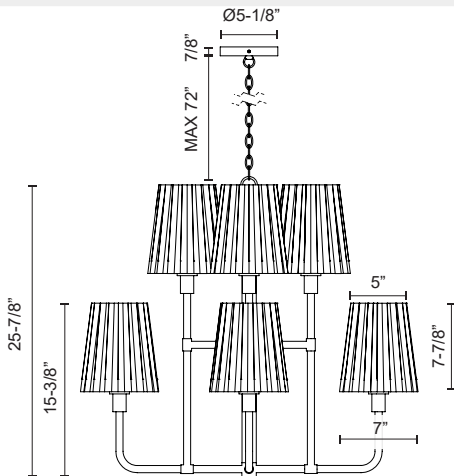

alora mood

P. 1.855.855.8926

CANADA: 19054 28TH Avenue Surrey - BC V3Z 6M3

USA: 3035 E. Lone Mountain Rd - Las Vegas, NV, 89081

PLISSE CH628830

FIXTURE DIMENSIONS	D30" x H25-7/8"
LAMP TYPE	E26
MAX WATTAGE	60W
BULB QTY	8
BULBS INCLUDED	No
VOLTAGE	120V
GLASS DETAILS	Opal Glass
MATERIAL	Glass; Steel;
WIRE LENGTH	84"
MINIMUM HANG HEIGHT	32"
SLOPED CEILING ADAPTABLE	Yes
LOCATION	Dry
CANOPY DIMENSIONS	D5-1/8" x H7/8"
PAINT FINISH	AG01; CH01; MB01;

[D - Diameter, L - Length, W - Width, H - Height, E - Extension]

AVAILABLE FINISHES:

CH628830AGOP
Aged Gold/Opal
Matte Glass

CH628830CHOP
Chrome/Opal
Matte Glass

CH628830MBOP
Matte Black/Opal
Matte Glass

*For complete warranty terms, please visit: www.aloralighting.com/warranty