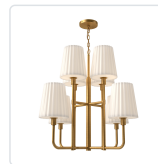

alora mood

P. 1.855.855.8926

CANADA: 19054 28TH Avenue Surrey - BC V3Z 6M3

USA: 3035 E. Lone Mountain Rd - Las Vegas, NV, 89081

PLISSE CH628830

FIXTURE DIMENSIONS	D30" x H25-7/8"
LAMP TYPE	E26
MAX WATTAGE	60W
BULB QTY	8
BULBS INCLUDED	No
VOLTAGE	120V
GLASS DETAILS	Opal Glass
MATERIAL	Glass; Steel;
WIRE LENGTH	84"
MINIMUM HANG HEIGHT	32"
SLOPED CEILING ADAPTABLE	Yes
LOCATION	Dry
CANOPY DIMENSIONS	D5-1/8" x H7/8"
PAINT FINISH	AG01; CH01; MB01;

[D - Diameter, L - Length, W - Width, H - Height, E - Extension]

AVAILABLE FINISHES:

CH628830AGOP
Aged Gold/Opal
Matte Glass

CH628830CHOP
Chrome/Opal
Matte Glass

CH628830MBOP
Matte Black/Opal
Matte Glass

*For complete warranty terms, please visit: www.aloralighting.com/warranty