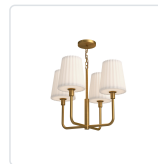

alora mood

P. 1.855.855.8926

CANADA: 19054 28TH Avenue Surrey - BC V3Z 6M3

USA: 3035 E. Lone Mountain Rd - Las Vegas, NV, 89081

PLISSE CH628423

FIXTURE DIMENSIONS	D22-1/2 x H16-7/8"
LAMP TYPE	E26
MAX WATTAGE	60W
BULB QTY	4
BULBS INCLUDED	No
VOLTAGE	120V
GLASS DETAILS	Opal Glass
MATERIAL	Glass; Steel;
WIRE LENGTH	84"
MINIMUM HANG HEIGHT	22"
SLOPED CEILING ADAPTABLE	Yes
LOCATION	Dry
CANOPY DIMENSIONS	D5-1/8" x H7/8"
PAINT FINISH	AG01; CH01; MB01;

[D - Diameter, L - Length, W - Width, H - Height, E - Extension]

AVAILABLE FINISHES:

CH628423AGOP
Aged Gold/Opal
Matte Glass

CH628423CHOP
Chrome/Opal
Matte Glass

CH628423MBOP
Matte Black/Opal
Matte Glass

*For complete warranty terms, please visit: www.aloralighting.com/warranty