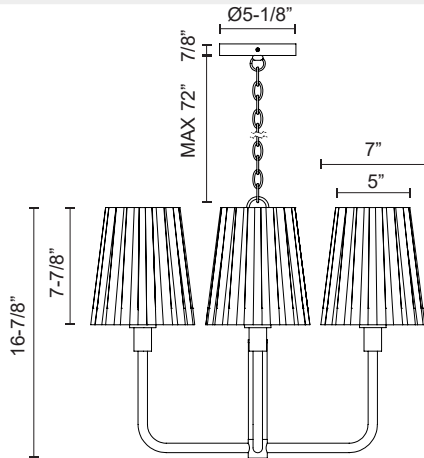

alora mood

P. 1.855.855.8926

CANADA: 19054 28TH Avenue Surrey - BC V3Z 6M3

USA: 3035 E. Lone Mountain Rd - Las Vegas, NV, 89081

PLISSE CH628423

FIXTURE DIMENSIONS	D22-1/2 x H16-7/8"
LAMP TYPE	E26
MAX WATTAGE	60W
BULB QTY	4
BULBS INCLUDED	No
VOLTAGE	120V
GLASS DETAILS	Opal Glass
MATERIAL	Glass; Steel;
WIRE LENGTH	84"
MINIMUM HANG HEIGHT	22"
SLOPED CEILING ADAPTABLE	Yes
LOCATION	Dry
CANOPY DIMENSIONS	D5-1/8" x H7/8"
PAINT FINISH	AG01; CH01; MB01;

[D - Diameter, L - Length, W - Width, H - Height, E - Extension]

AVAILABLE FINISHES:

CH628423AGOP
Aged Gold/Opal
Matte Glass

CH628423CHOP
Chrome/Opal
Matte Glass

CH628423MBOP
Matte Black/Opal
Matte Glass

*For complete warranty terms, please visit: www.aloralighting.com/warranty